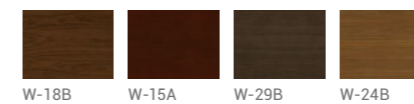

Wood Veneer

Wood-plastic Sofa Feet

BOSS'S CABIN
Premium Office Furniture

Given that products may be updated constantly, no further notice will be given in regard of changes in specification, and the real product shall be considered as final.