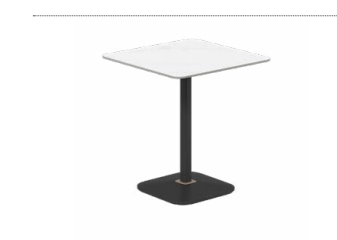

The simple curves outline the circular tabletop in the beauty of geometry. Paired with slate material, the delicate texture illustrates a refined aesthetic.

HASSLE FREE PERSONAL DINING

The square table allows solo diners to enjoy their meals without any awkwardness. The tabletop length is only 700 mm, making it petite and agile, offering flexible arrangements for different dining areas.

SQUARE TABLE

RECTANGULAR TABLE

UNCONSTRAINED GROUP DINING

The spacious tabletop accommodates groups of three to five.
Available in two lengths: 1200mm and 1300mm.

The tabletop and base have a unified appearance.
The base's color scheme aims to incorporate diversity
while maintaining a consistent look that complements the spatial tones.

The single sided booth extends along the wall to utilize corner spaces.
The seat is level with the waist,
and the seat-back seam applies a dust-free design.

BAR TABLE

GO GREEN AND FEEL HEALTHY

Bring spring into the space with counter-height table, which features A-frame floral shelves. From ambiance to cuisine, immerse yourself in a healing dining experience.

CANTEEN TABLE

INTEGRATED STRUCTURE FOR STABLE SUPPORT

The canteen table has a sturdy one-piece steel frame with four seats, forming a robust triangular structure for safety. The table features moisture- and rust-resistant PP material, making it durable and easy to clean.