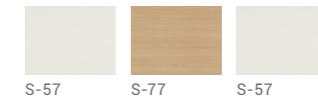

Bar Table

Particle Board (Tabletop) Multi-layer Boards (Tabletop)