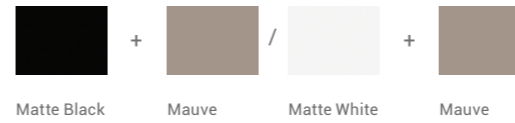

Dining Table + Canteen Table

Slate (Tabletop)

Snowy Mountain White

Armani Gray

Multi-layer Boards (Tabletop)

S-57

Table Base

Seat