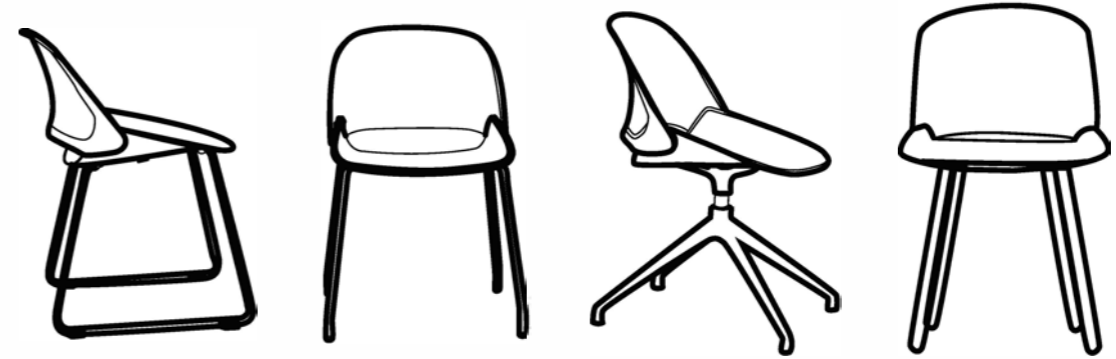

SOFA CHAIR SERIES

Plastic Framed Lounge Chair
In this complicated world, less is more, and a simplifying design would possibly bring another kind of pleasure.