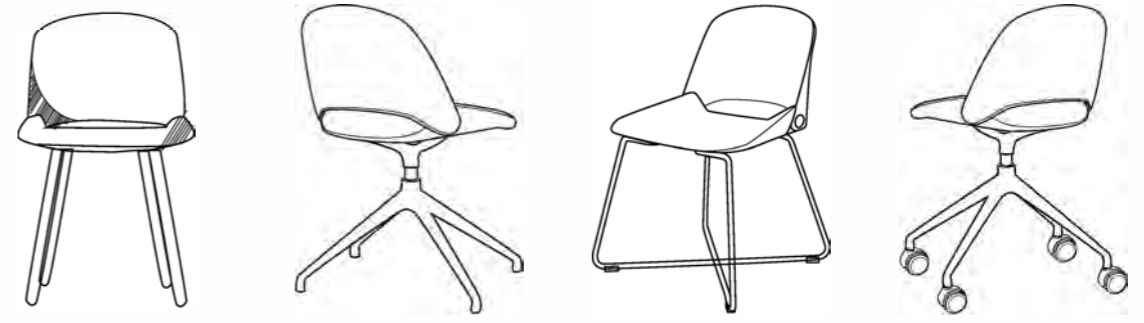

SOFA CHAIR SERIES

Fabric Lounger Chair Wood interprets coziness, metal releases passion, and thin steel composes minimalism. The different materials allow your space to shift among various styles.