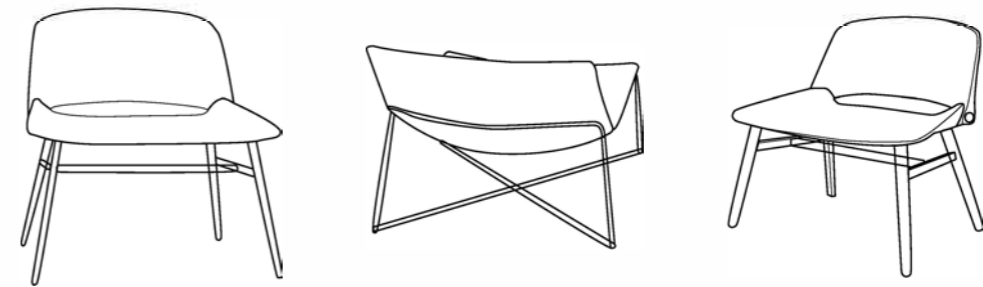

BANGALORE SHOWROOM
14, Langford Garden
Richmond Circle
Bangalore - 560025
Tel: +91 80 22222459, 42129128

BOSS'S CABIN
Premium Office Furniture

One of the happiest times in life is childhood with Mickey Mouse, Donald Duck, Slam Dunk and Saint Seiya.

The modern office space tends to be stylish, lively and fun. Research shows that an office with chic design can liven up work atmosphere and boost innovation. Sunon's design team adopts the principle of bionics and draws on the cuteness of Donald Duck and creates Duck lounge chair which adds vitality and delight to your office space.

SOFA CHAIR SERIES

Lounge Chair

A sofa is cozy to sit in but cumbersome in size. A chair is convenient to move but lacks comfort. Duck combines the merits of the two while abandoning their weaknesses. Duck lounge chair relaxes you with its big and wide structure that provides a comprehensive support.

—
The cute duck beak shape of the chair adds a touch of amusement to the office space, and the 3cm ultra-thin cotton provides a high-level of comfort.

The fabric adopts ancient quilting craft with even density and interlaced lining, outlining the stereoscopic aesthetics.