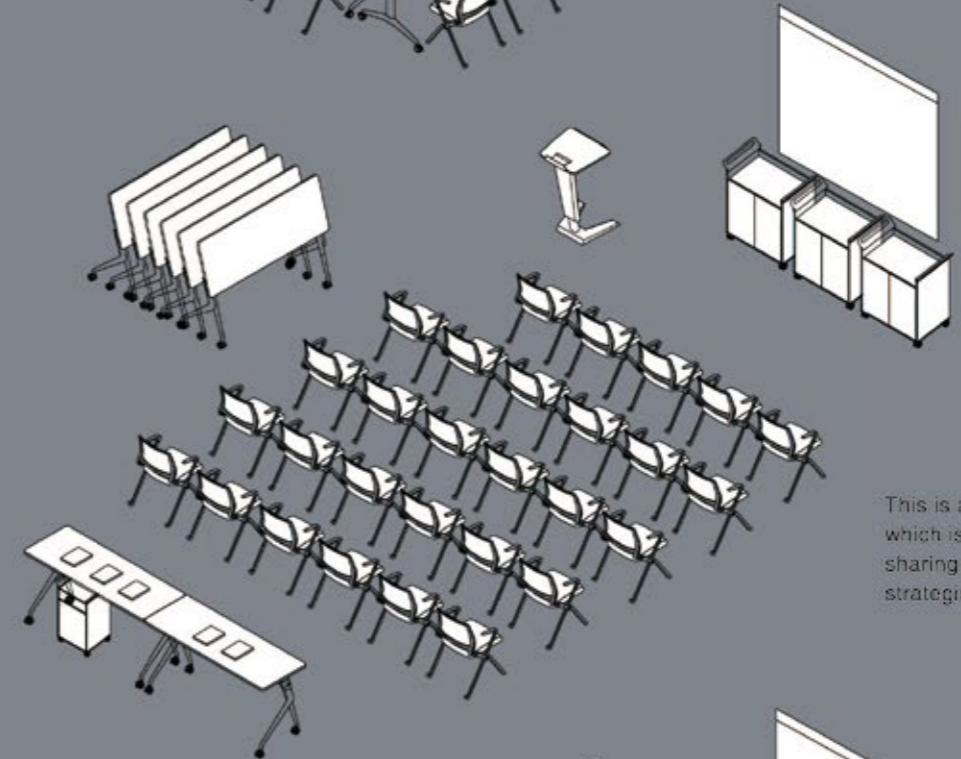

Break the limitation of traditional office room.

Organizing a topic salon sometime, topics here are more open and free. The

S-shaped chair back line follows the natural spine curve to offer proper support to you back. The lumbar support is hollow to be more breathable.

The flexible universal castor is equipped under feet for easy turning around. Let discussion and communication happen anytime, anywhere.

In the classroom-style training mode, you can collect whiteboards, a podium and training tables and chairs to form a small classroom, so that everyone can clearly receive the training content.

Different groups are scattered around, forming small settlements. More interaction can ensure that everyone speaks actively.

The overall U-shaped layout is combined with discussion and teaching, so the lecturer and trainer can communicate at any time, bringing an interactive communication experience.