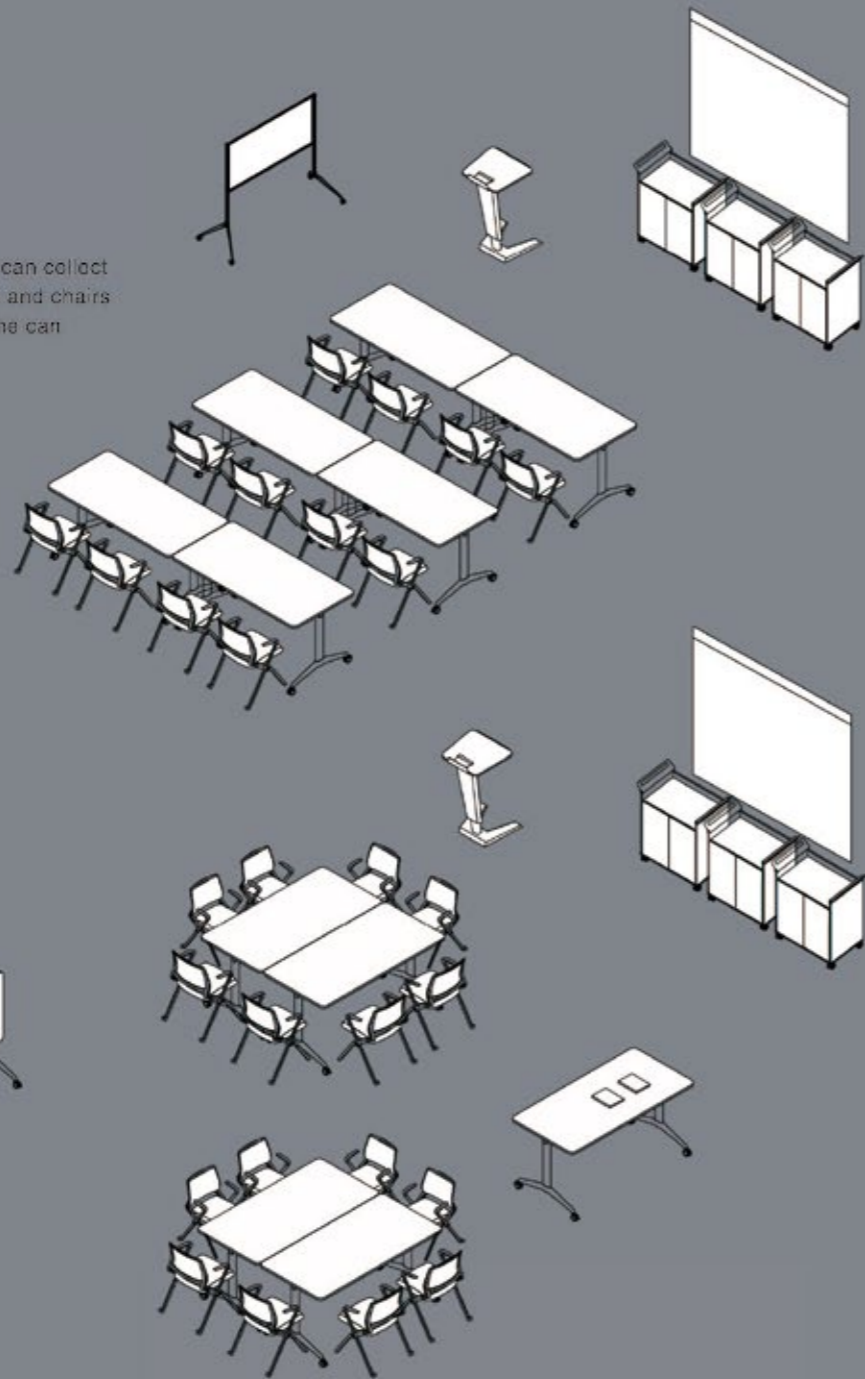

In the classroom-style training mode, you can collect whiteboards, a podium and training tables and chairs to form a small classroom, so that everyone can clearly receive the training content.

Different groups are scattered around, forming small settlements. More interaction can ensure that everyone speaks actively.