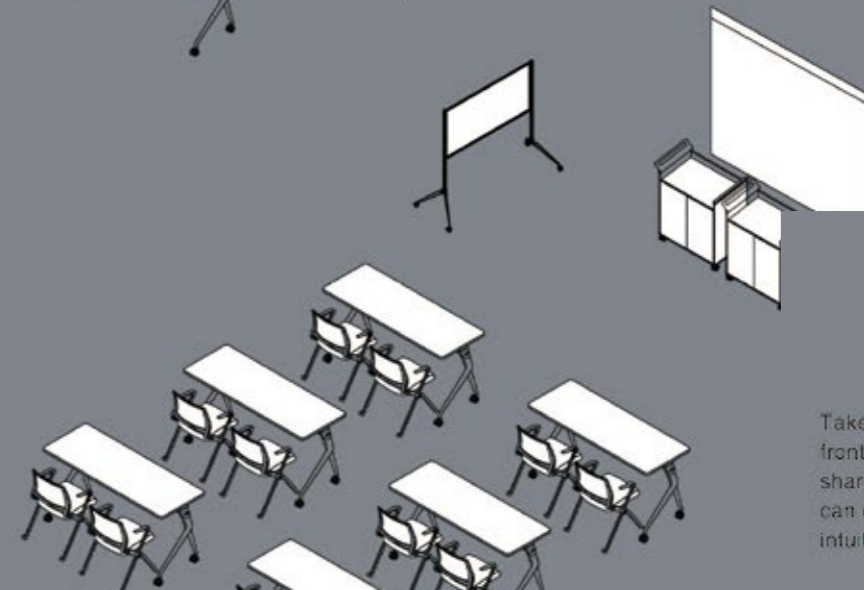

Take your notebook and pen, sit in front of the training table, with material shared on the Multimedia screen, you can discuss with each other more intuitively.