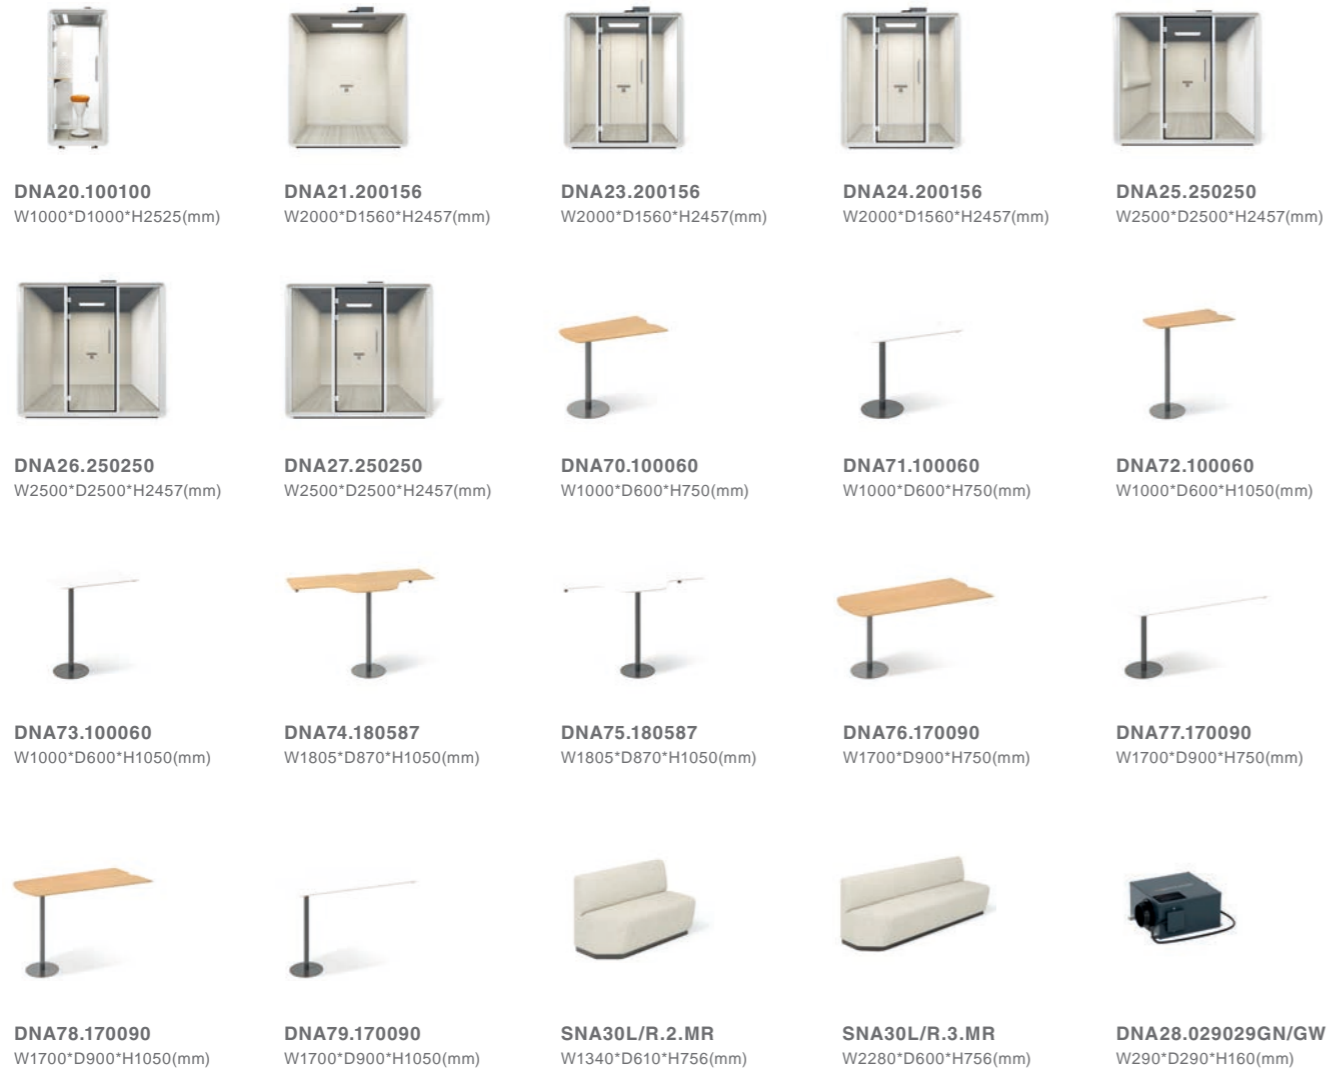

Sofa Material

Capsule Material

Occasional Table Material

BOSS'S CABIN
Premium Office Furniture

Given that products may be updated constantly, no further notice will be given in regard of changes in specification, and the real product shall be considered as final.