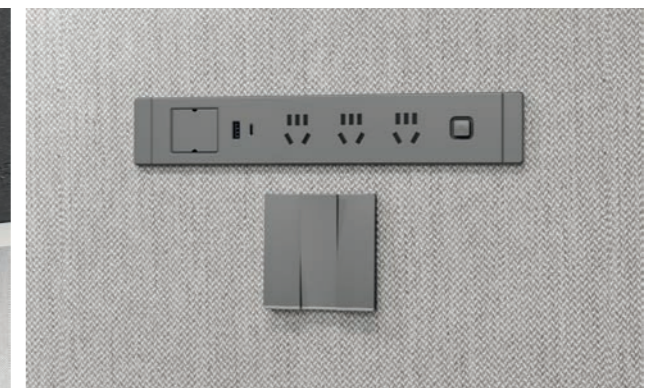

CONVENIENT CHARGING

100-230V/50Hz and 12V-USB adapt to most mainstream devices.