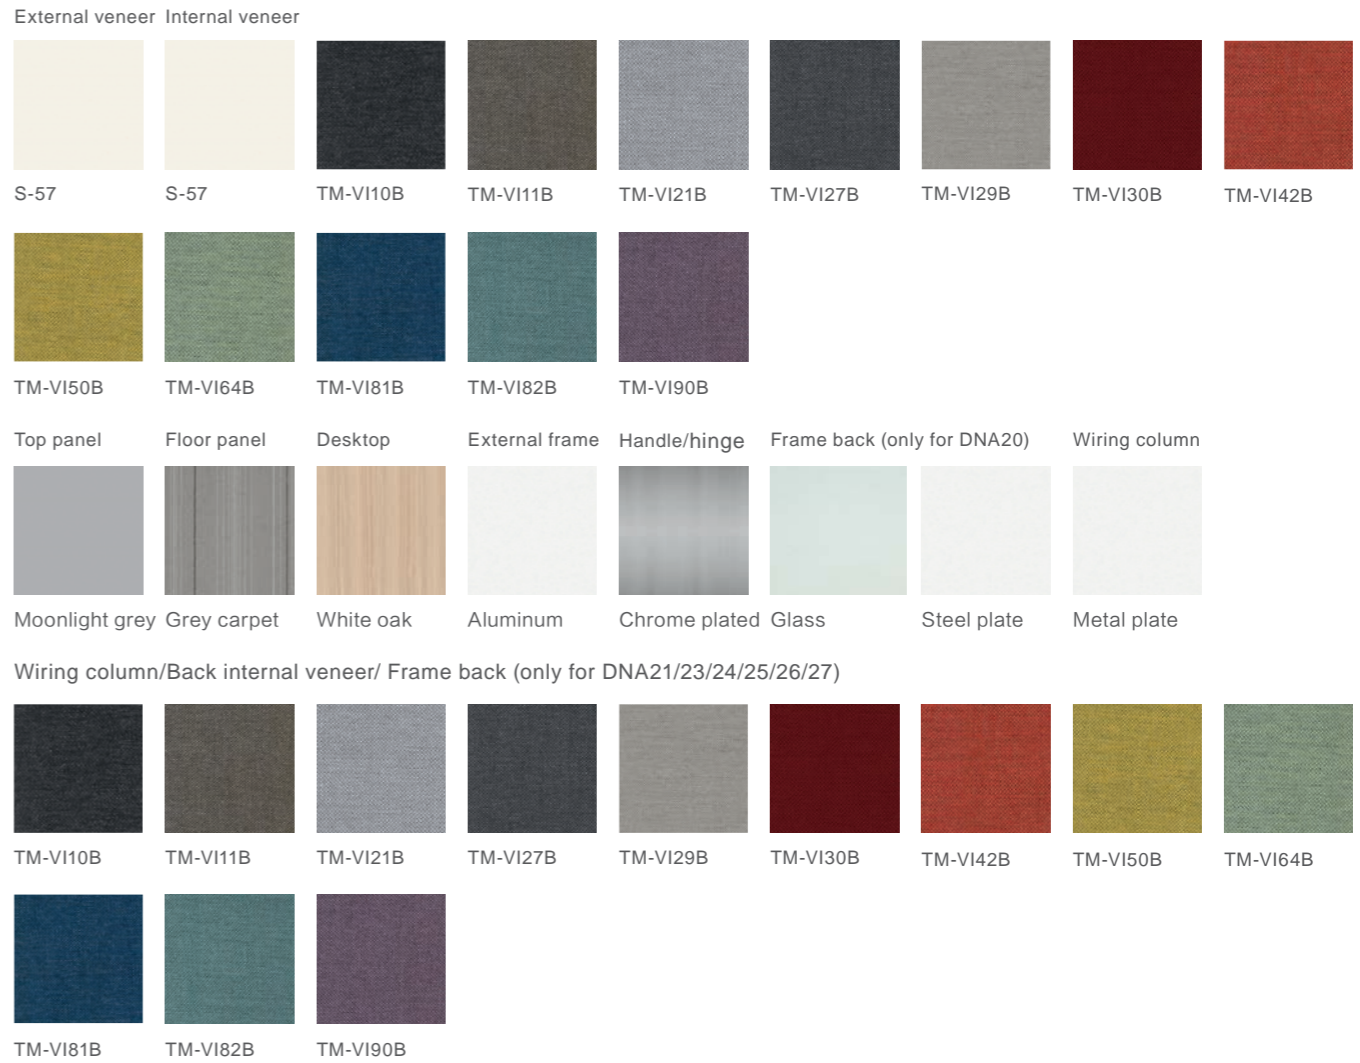

# NASA · A CAPSULE OF YOUR OWN

Make your work more creative and your office more productive.

Sofa Material

Capsule Material

Occasional Table Material

**BOSS'S CABIN**  
Premium Office Furniture

Given that products may be updated constantly, no further notice will be given in regard of changes in specification, and the real product shall be considered as final.