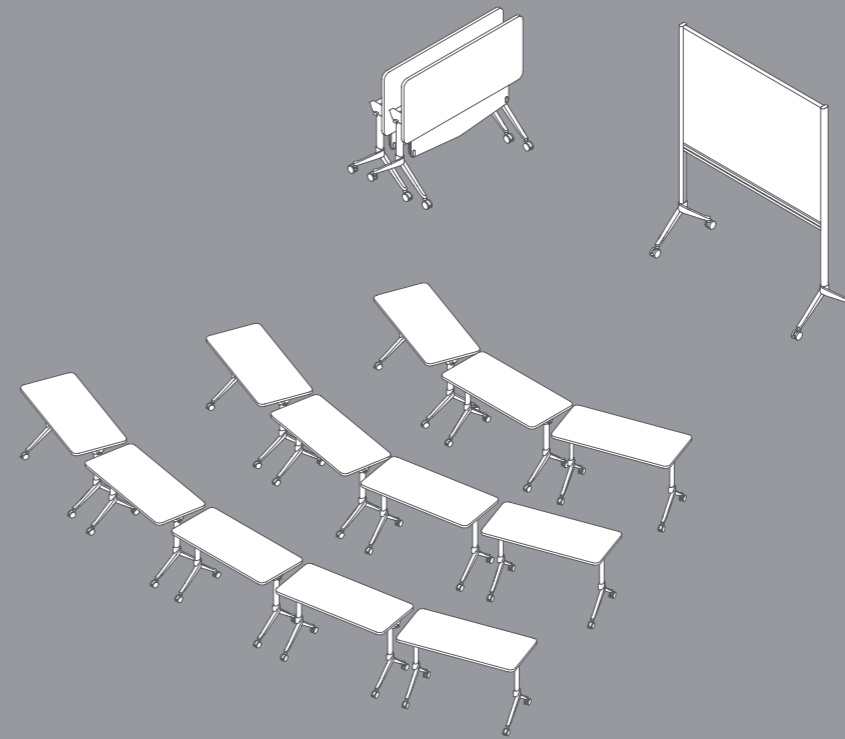

**BOSS'S CABIN**  
Premium Office Furniture

**Begin Your Training with Mandic System**

Efficiency always takes the first priority when it comes to staff training. Mdecor collects desks, cabinets, and white boards for efficient learning. The feet design takes inspiration from elegant ballet dancers and the chair is easy to move with omni-directional castors. Mdecor tables can be easily folded and stacked, saving more room for different training lessons.

Two tables piecing together for cooperative training

U-shaped arrangement for core training

Linear arrangement for professional training

Arc-shaped arrangement for massive training

### **Come and Go at Your Will, Suitable for Interactive Learning**

Begin your training with the Mdecor system, and motivate yourself to become a fast learner in heated discussion. You could pull the table over, or go towards the group and join them. The castors are flexible in height within the range of 5mm to maintain table stability. Suitable for groups of four to eight members, Mdecor is a smart choice for small-space training.

### Easy to Stack, More Space for Sharing

It could be moved around flexibly to meet the needs for space of different meetings.

The innovative design of the foldable desktop with a switch in the middle edge allows you to turn it by 90° using only one hand. The modesty panel moves with the desktop to maintain its all-time beauty. Mdecor could be stacked tightly in straight lines to save more space.