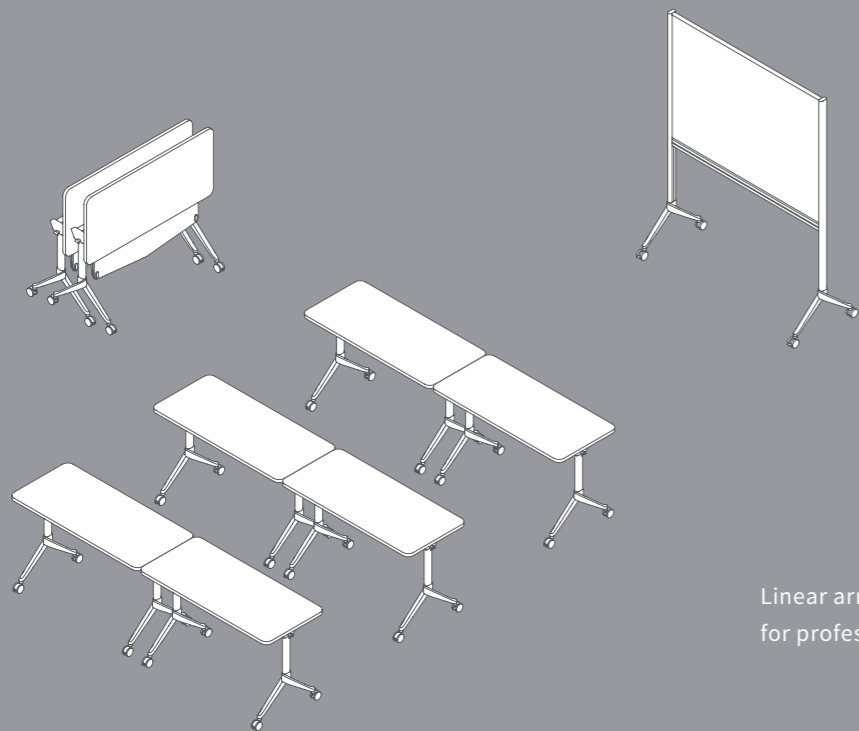

**BOSS'S CABIN**  
Premium Office Furniture

**Begin Your Training with Mandic System**

Efficiency always takes the first priority when it comes to staff training. Mdecor collects desks, cabinets, and white boards for efficient learning. The feet design takes inspiration from elegant ballet dancers and the chair is easy to move with omni-directional castors. Mdecor tables can be easily folded and stacked, saving more room for different training lessons.

Two tables piecing together for cooperative training

U-shaped arrangement for core training

Linear arrangement for professional training

Arc-shaped arrangement for massive training

### **Come and Go at Your Will, Suitable for Interactive Learning**

Begin your training with the Mdecor system, and motivate yourself to become a fast learner in heated discussion. You could pull the table over, or go towards the group and join them. The castors are flexible in height within the range of 5mm to maintain table stability. Suitable for groups of four to eight members, Mdecor is a smart choice for small-space training.

### Easy to Stack, More Space for Sharing

It could be moved around flexibly to meet the needs for space of different meetings.

The innovative design of the foldable desktop with a switch in the middle edge allows you to turn it by 90° using only one hand. The modesty panel moves with the desktop to maintain its all-time beauty. Mdecor could be stacked tightly in straight lines to save more space.