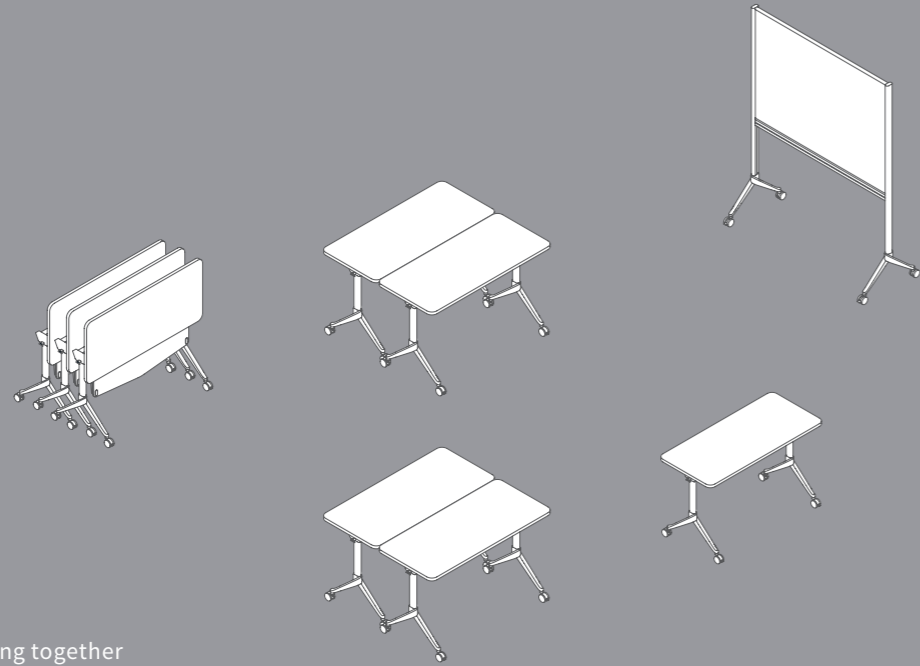

**BOSS'S CABIN**  
Premium Office Furniture

**Begin Your Training with Mandic System**

Efficiency always takes the first priority when it comes to staff training. Mdecor collects desks, cabinets, and white boards for efficient learning. The feet design takes inspiration from elegant ballet dancers and the chair is easy to move with omni-directional castors. Mdecor tables can be easily folded and stacked, saving more room for different training lessons.

### **Come and Go at Your Will, Suitable for Interactive Learning**

Begin your training with the Mdecor system, and motivate yourself to become a fast learner in heated discussion. You could pull the table over, or go towards the group and join them. The castors are flexible in height within the range of 5mm to maintain table stability. Suitable for groups of four to eight members, Mdecor is a smart choice for small-space training.

### Easy to Stack, More Space for Sharing

It could be moved around flexibly to meet the needs for space of different meetings.

The innovative design of the foldable desktop with a switch in the middle edge allows you to turn it by 90° using only one hand. The modesty panel moves with the desktop to maintain its all-time beauty. Mdecor could be stacked tightly in straight lines to save more space.

## Neatness is everywhere

Two types of functional white boards with or without a cabinet, designed with a concealed slot on the bottom edge for hanging a pencil box, in which eraser tools and pens are well placed. 185.5 cm high, suitable for people of various heights to write on.