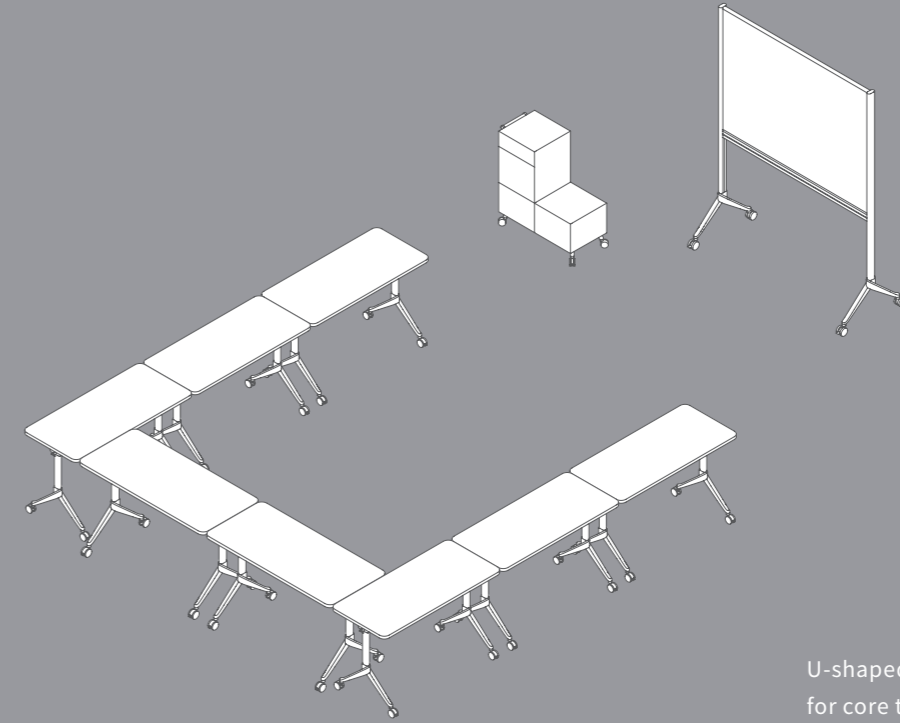

**BOSS'S CABIN**  
Premium Office Furniture

**Begin Your Training with Mandic System**

Efficiency always takes the first priority when it comes to staff training. Mdecor collects desks, cabinets, and white boards for efficient learning. The feet design takes inspiration from elegant ballet dancers and the chair is easy to move with omni-directional castors. Mdecor tables can be easily folded and stacked, saving more room for different training lessons.

Two tables piecing together for cooperative training

U-shaped arrangement for core training

Linear arrangement for professional training

Arc-shaped arrangement for massive training

### **Come and Go at Your Will, Suitable for Interactive Learning**

Begin your training with the Mdecor system, and motivate yourself to become a fast learner in heated discussion. You could pull the table over, or go towards the group and join them. The castors are flexible in height within the range of 5mm to maintain table stability. Suitable for groups of four to eight members, Mdecor is a smart choice for small-space training.

### Easy to Stack, More Space for Sharing

It could be moved around flexibly to meet the needs for space of different meetings.

The innovative design of the foldable desktop with a switch in the middle edge allows you to turn it by 90° using only one hand. The modesty panel moves with the desktop to maintain its all-time beauty. Mdecor could be stacked tightly in straight lines to save more space.