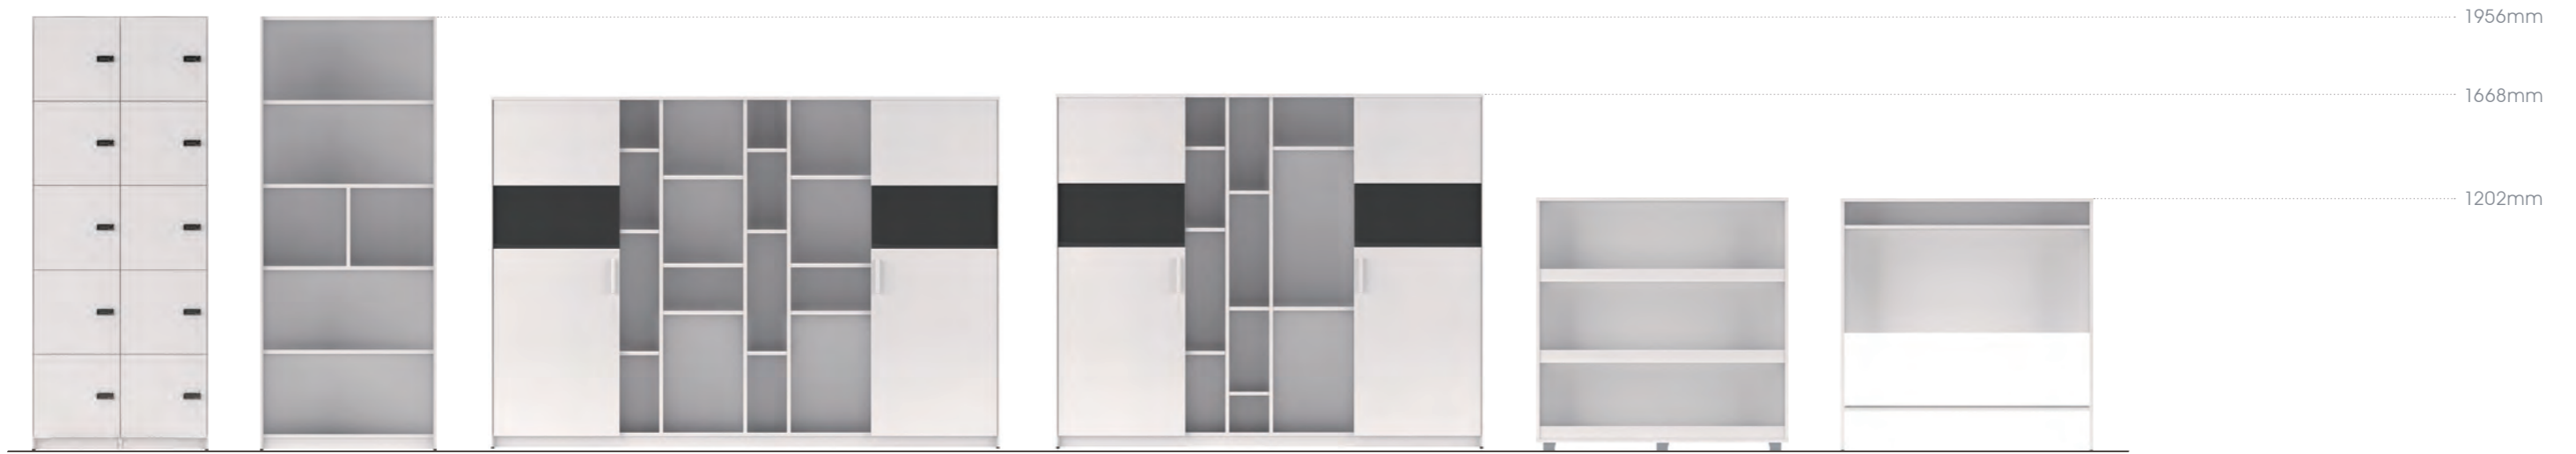

Well-organized, thoughtful like an assistant

1956mm

The file cabinets of 1956mm are suitable for the standard storey height, and designed with open-plan display shelves, the file cabinets are the perfect place for decorations and photo of the brilliant moment, unconsciously arousing certain memories. Whether it is to-be-approved file, conference material, or personal items, all items can be classified and well organized in our file cabinets. M Cabinet, your full-time assistant.

Coded lock cabinet strengthens your privacy

Large storage Smart cabinet

The open section has a height of 1668mm and is designed with 12 mobile plates creating 16 separate grids for your free storage arrangement. Stylish grey glass door blended with wood grain pattern, adding more aesthetics to the space.