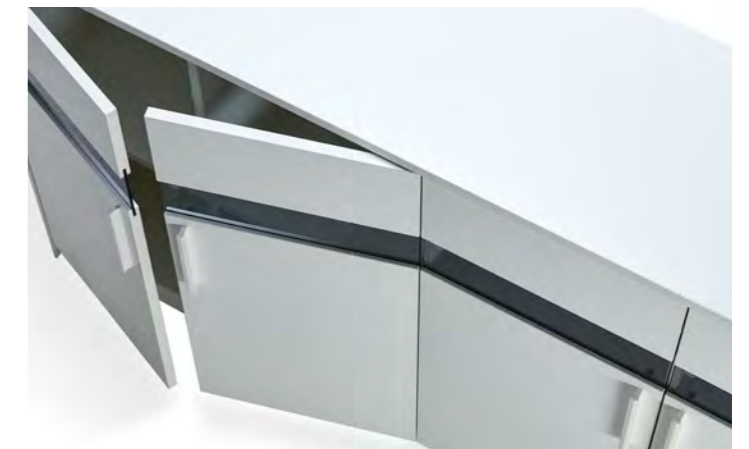

450mm

Organized space, wonderful day.

Meticulous techniques, a surprise in your office

The combination of wood and fabric gives it a soft touch. The seamless binding techniques make the drawers and doors the same outside and inside. The 796mm*396mm tray is suitable for storage and growing plants, making your office as sweet as your home.