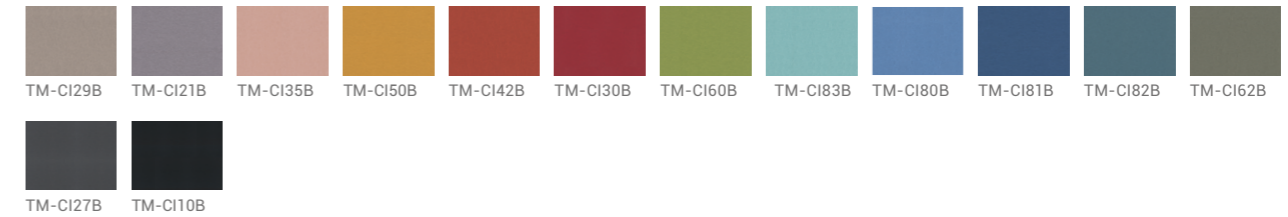

Six Armrests Overview

A variety of armrests for different scenarios and same comfort.

Specification

Material

Mesh Fabric

PVC

Metal Feet

BOSS'S CABIN
Premium Office Furniture

Given that products may be updated constantly, no further notice will be given in regard of changes in specification, and the real product shall be considered as final.