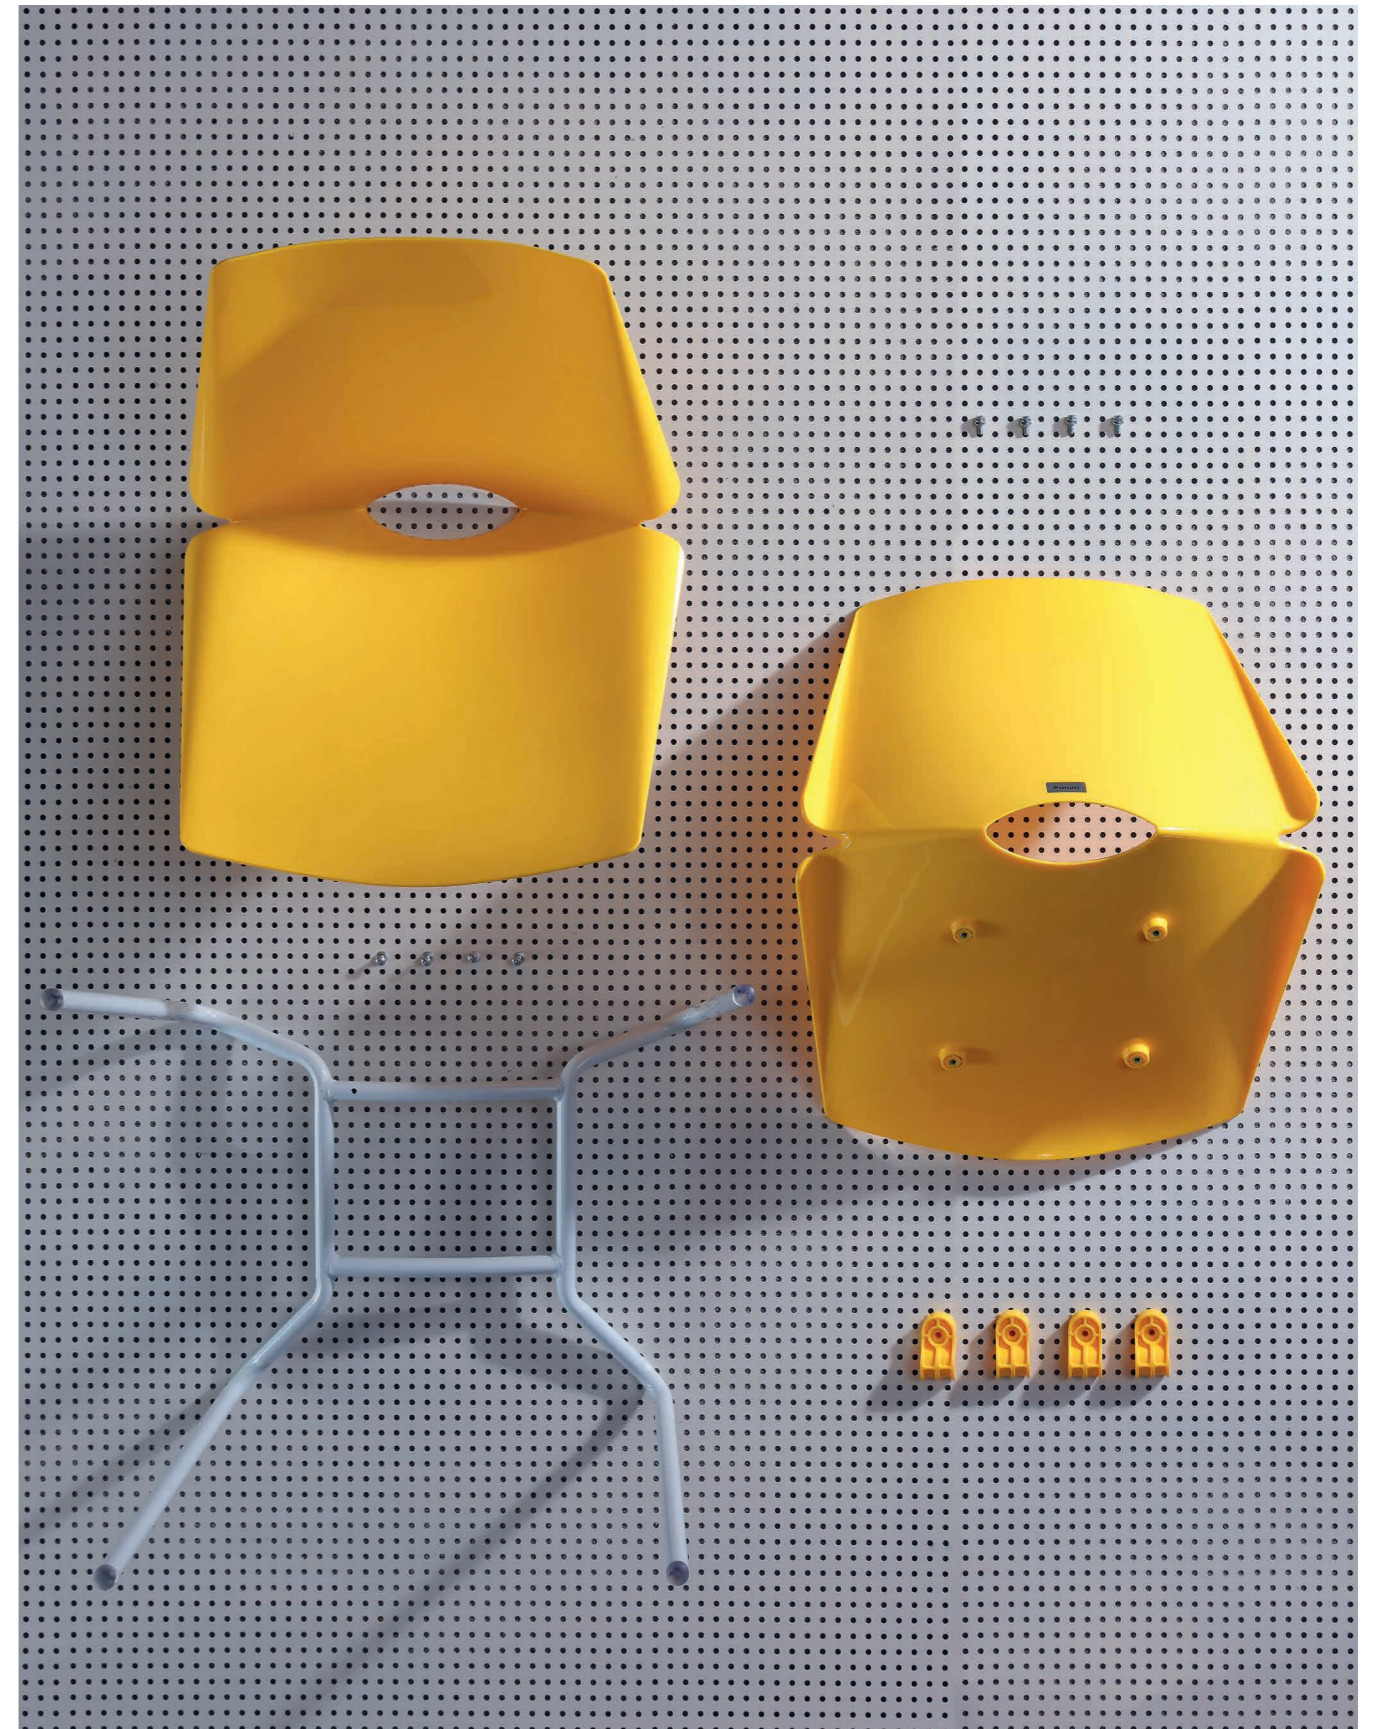

Light transparent chair, mind inspiring.
An artwork of light and colors, broadening your thoughts. Reflective PC material for the chair base is 16.5mm-thick, indeformable and durable, and is also widely used in automobile production. Coloring is uniform and bright, endowing the space with imaginary charm.

Even the screws are of the same color of the chair body,

you just know it will set a new trend from the tiniest detail.

BOSS'S CABIN
Premium Office Furniture

2 Leg Types Available for Choice

195 steel leg, an expression of minimalism with metal.
With four points in one plane, this four-forked base draws
a picture of conciseness,
With two lines in one plane, the cantilever base is a
symbol of steadiness.
With both passing the 100kg-load-bearing test, your
safety is guaranteed.

(Dis)assembling, Easy Peasy!

Smoothly shaped cambered back frame, shining
with a flow of light;

Loft-style steel feet, concise and light;

Four-screw fastening, taking only three minutes to
put together!

Open a Window, Get a Handle
The arch-shaped hole in the back
is the mouth of the spring of dynamism.
It's a handle as well as a ventilation opening.
With that, you can manipulate the space with
one bare hand.