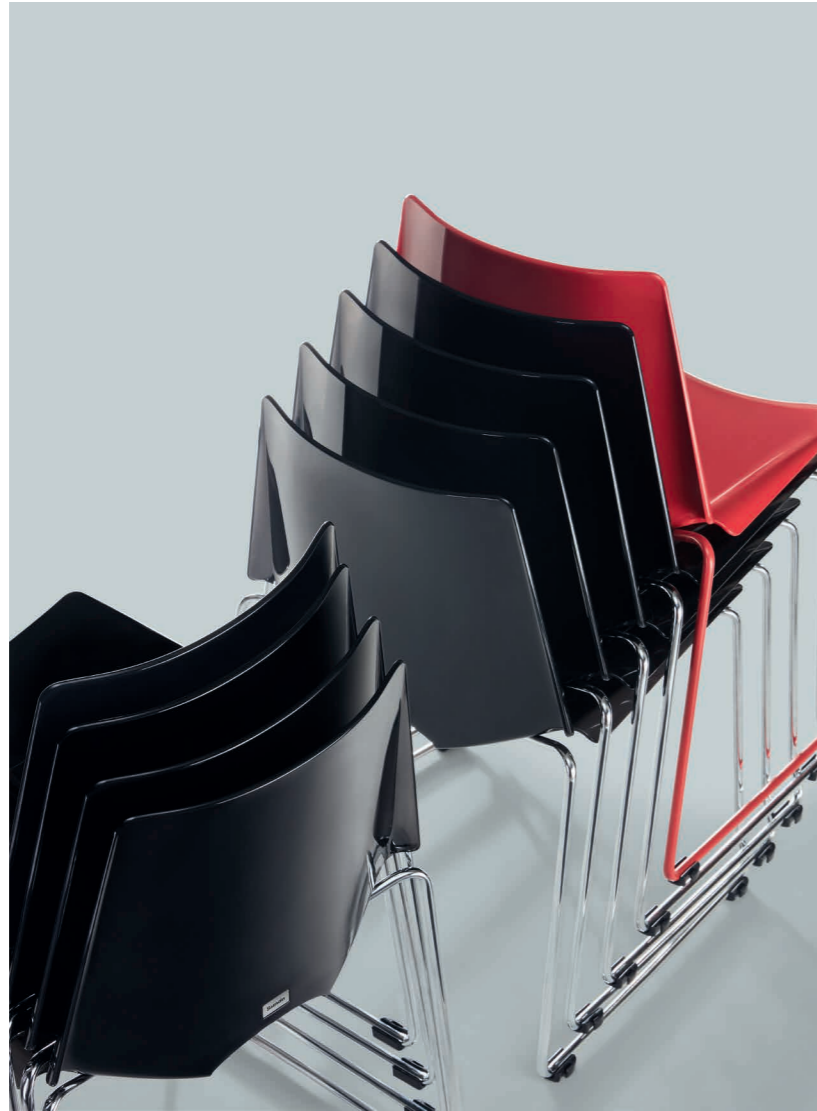

Master of Stacking, Art of Storage

To make use of space to the maximum, stacking is the best way.

Up to 10 Batmann can be stacked together and moved together easily with a trolley. Such interaction may be a good way to enhance your friendship.