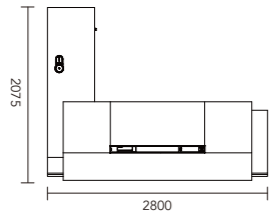

BANGALORE SHOWROOM
14, Langford Garden Richmond
Circle
Bangalore - 560025
Tel: +91 80 22222459, 42129128

BOSS'S CABIN
Premium Office Furniture

55MPL009

2800x2075x750

55MPL010

2800x2075x750

56MPL001

3200x2000x763

56MPL002

3200x2000x763

2023

56BPL006

3200x400x2000

56BPL005

3600x400x2000

56MPL009