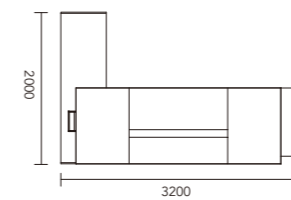

BANGALORE SHOWROOM
14, Langford Garden Richmond
Circle
Bangalore - 560025
Tel: +91 80 22222459, 42129128

BOSS'S CABIN
Premium Office Furniture

55MPL009

2800x2075x750

55MPL010

2800x2075x750

56MPL001

3200x2000x763

56MPL002

3200x2000x763

2023

56BPL006

3200x400x2000

56BPL005

3600x400x2000

56MPL009