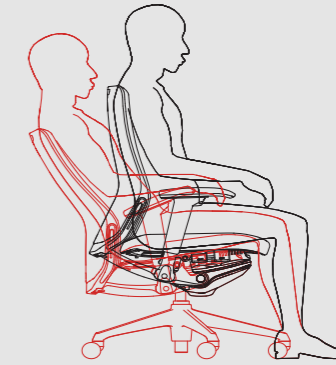

BANGALORE SHOWROOM
14, Langford Garden
Richmond Circle
Bangalore - 560025
Tel: +91 80 22222459, 42129128

VERTU
chair series

VERTU

Who does the president have the eyes only for?

Before Ex-president of Paraguay Duarte Frutos resigned, the only thing he took is his favorite, which is a customized gift according the health condition of his backbone, and stayed with him every day. During the 8-hour work she provides the comfort and backbone health witnesses the pains and gainseven reflects dignity and taste.

Who is he--Vertu, Understanding.

Hidden Waist support,
protect your backbone softly.

According to the ergonomic research and medical analysis, we set waist support between the 3rd and 5th section of backbone, which will release the burden of your body and prevent occupational disease.

Synchronism tilting auto-adjustable mechanism
Seat slides following your body tilting.

Synchronism tilting auto-adjustable mechanism
will adjust supporting force according to different
weights.

Chair back design,
conform to curvature of backbone.

118, the angle makes people most comfortable
and most free, provides 8-hour health care.

Smoothly up and down,
freely chair height adjusting.

Powder coated gas lift with steel material inside,
reduces the friction, and freely locates your
chair at comfortable height.