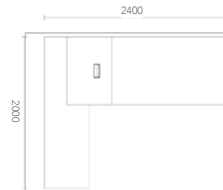

Akazie Wood

Burnt Stone

Charcoal Gray

New Ivory White

Dark Cyan

14MZJ001 **14MZJ002**
2400x2000x760 2400x2000x760

14BZJ002 2.3m
2308x400x1600

14MZJ015
2200x2000x760
14MZJ016
2200x2000x760

33NZJ053
1600x1600x750
33NZJ054
1600x1600x750

33FZJ025
1200x1200x750
33FZJ026
1400x1200x750

33FZJ023
1200x600x750
33FZJ066
1200x600x750

00KMDT001
800x5x270
00KMDT002
800x5x270

00KHLT001
990x9x290
00KDLT001
990x9x290