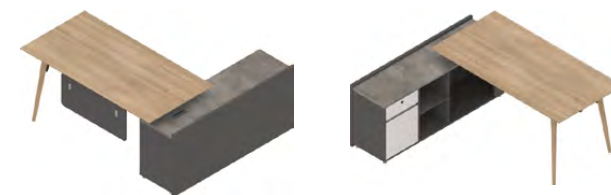

Akazie Wood

Burnt Stone

Charcoal Gray

New Ivory White

Dark Cyan

14MZJ001 **14MZJ002**
2400x2000x760 2400x2000x760

14BZJ002 2.3m
2308x400x1600

14MZJ015
2200x2000x760
14MZJ016
2200x2000x760