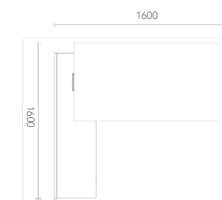

Akazie Wood

Burnt Stone

Charcoal Gray

New Ivory White

Dark Cyan

14MZJ001 **14MZJ002**
2400x2000x760 2400x2000x760

14BZJ002 2.3m
2308x400x1600

14MZJ015
2200x2000x760
14MZJ016
2200x2000x760

33NZJ053
1600x1600x750
33NZJ054
1600x1600x750

33FZJ025
1200x1200x750
33FZJ026
1400x1200x750

33FZJ023
1200x600x750
33FZJ066
1200x600x750

00KMDT001
800x5x270
00KMDT002
800x5x270

00KHLT001
990x9x290
00KDLT001
990x9x290