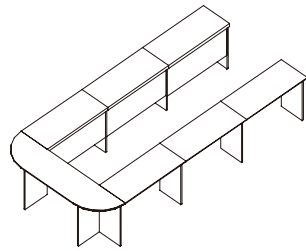

EU71-2
W4800*D2400*H760(mm)