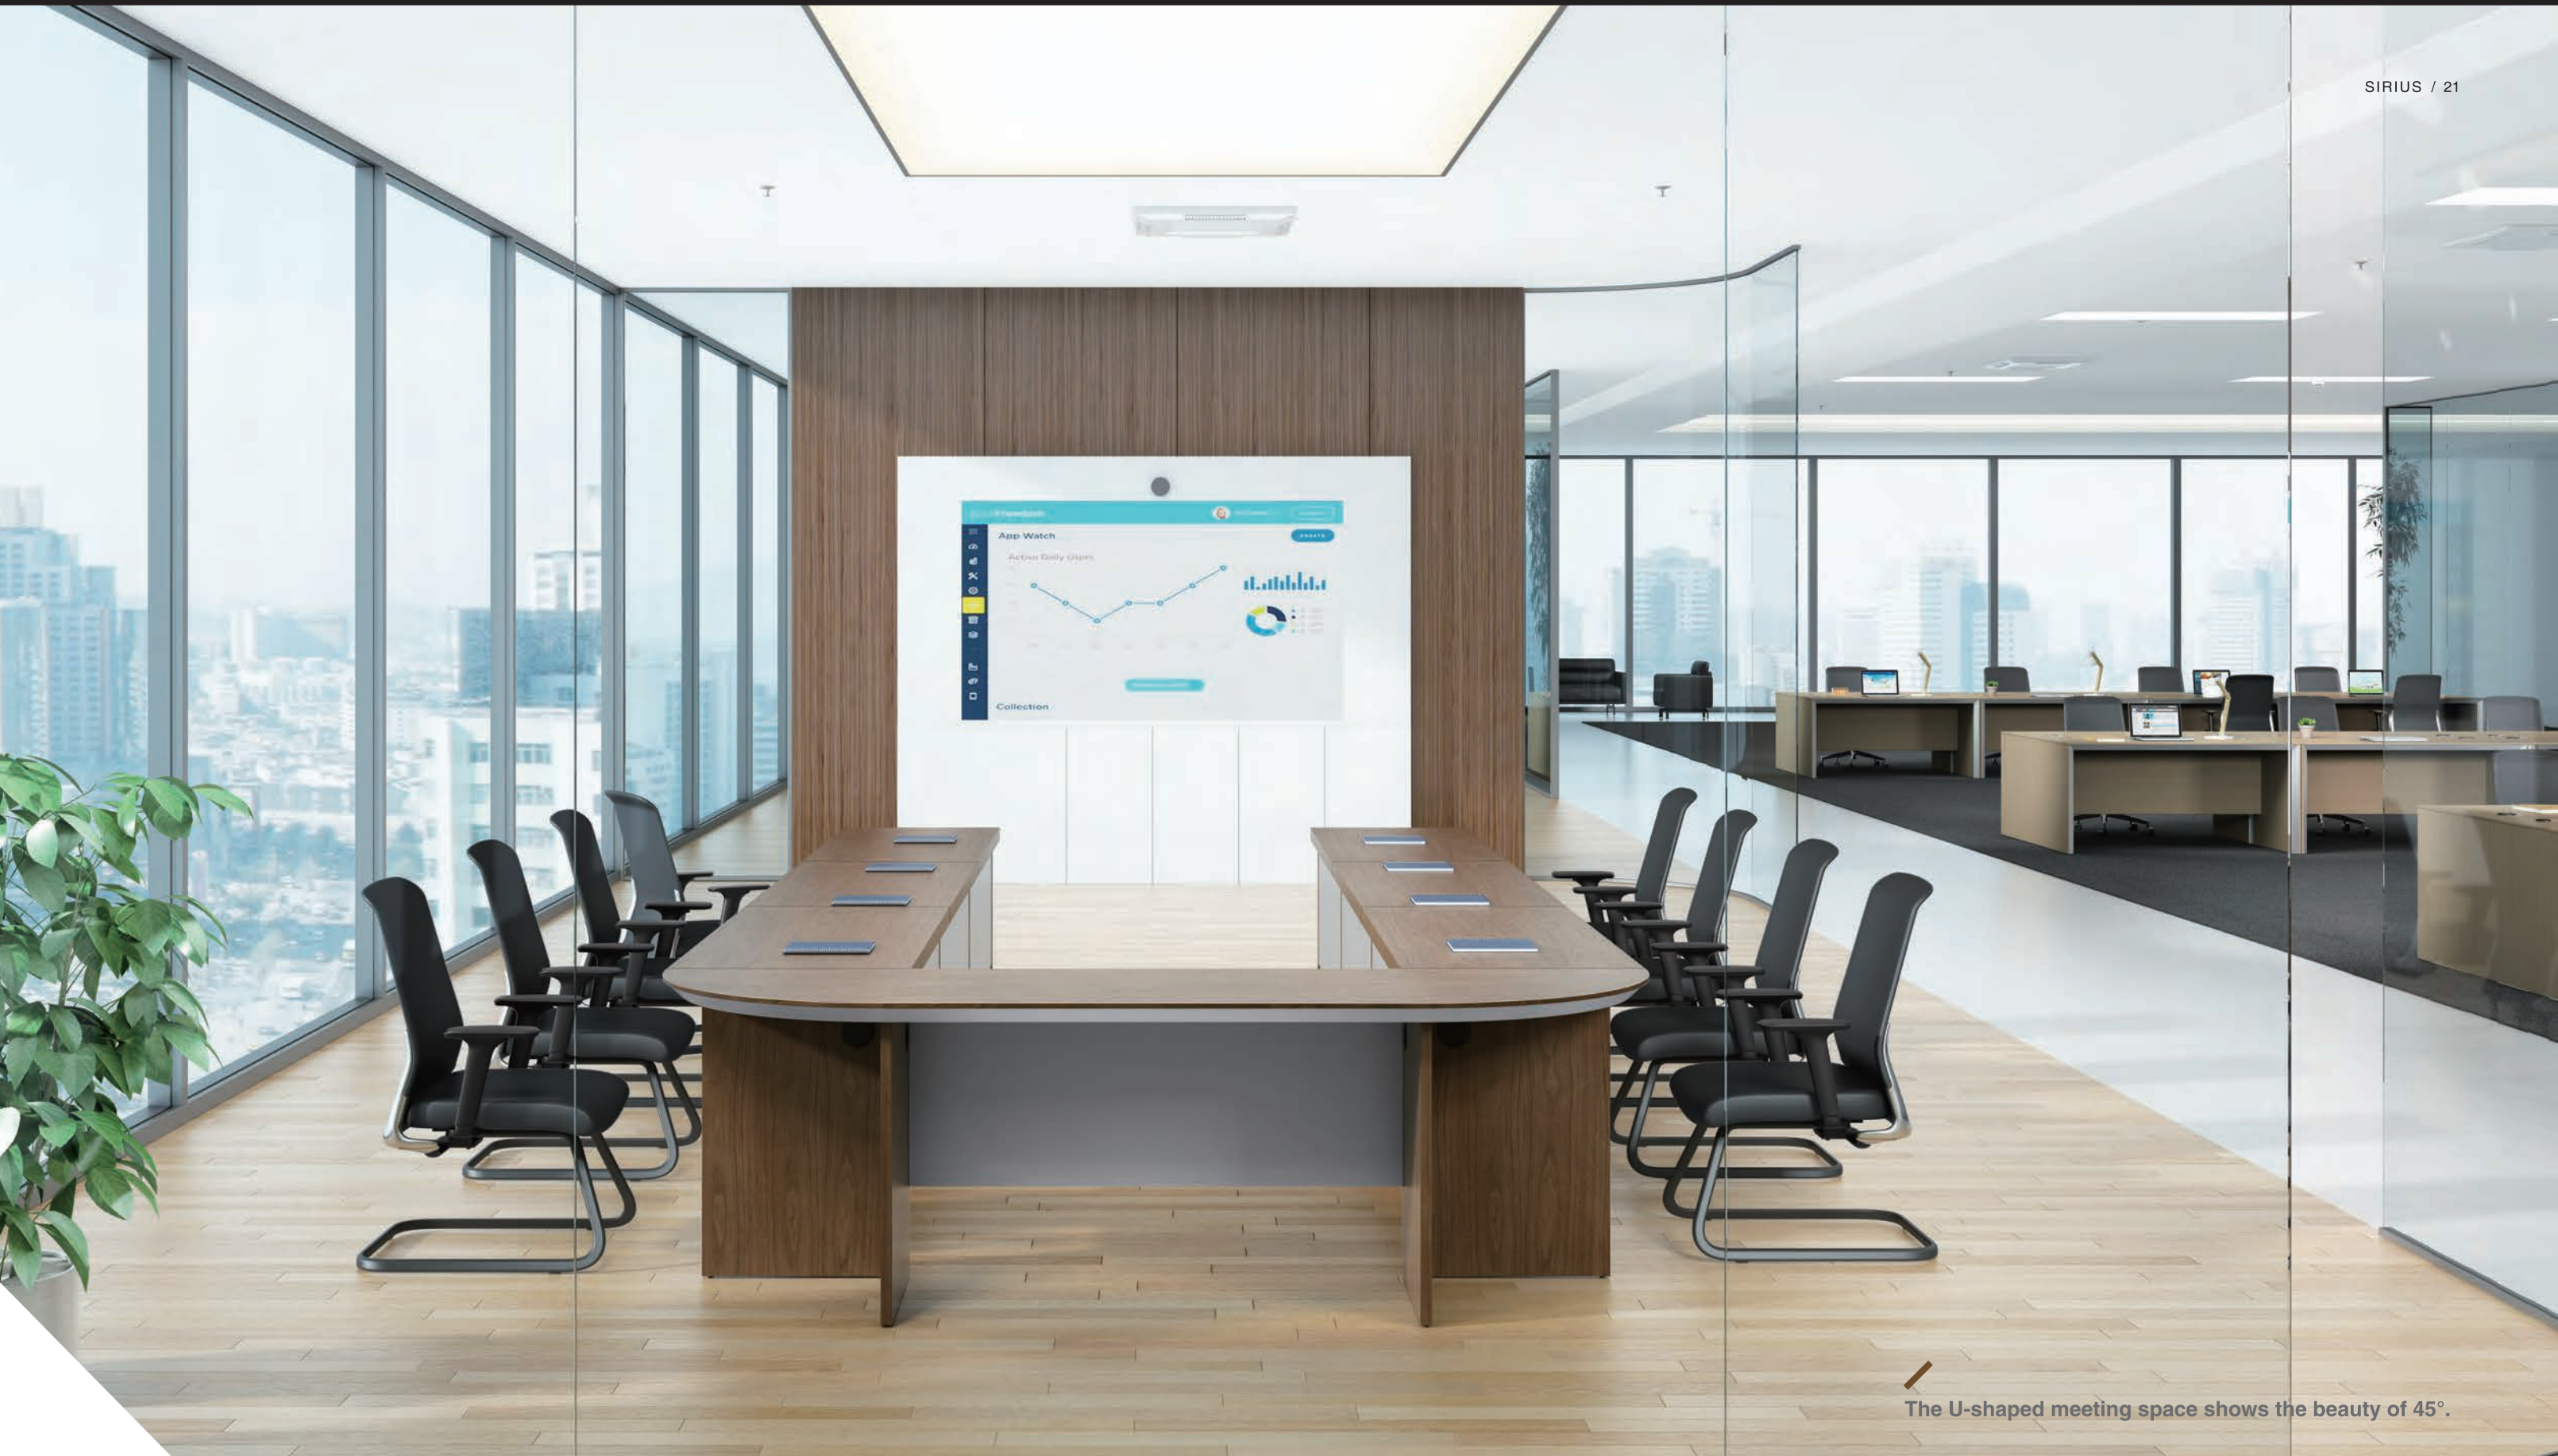

Serius, Creates a Light Business Space

With straight lines and light colors, it builds up a more concise and brighter light business atmosphere. Working, meeting and communication shall all be conducted in a brisk and efficient space. Serius, for better office environment.

Office space of modern managers is increasingly diversified and Sirius can meet various kinds of office demands. In terms of function, it is equipped with multiple cabinet collections, including side cabinets and drawers, to add more storage spaces for individual items. The design is smooth, neat and well-organized, which makes it easy to put in and take out items.

360° Well-arranged Space

Working space

BOSS'S CABIN
Premium Office Furniture

Power of Teams

Serius provides classic staff office desks which is concise in shape and reasonable in function setting. A space that is warm and organized, and a team that is collaborative and passionate together will always surprise us with the most efficient team work, and inject new momentum into office working.

Meeting space

BOSS'S CABIN
Premium Office Furniture

Rhythm of Meetings

Extension of 45° aesthetics;
consecutive interpretation of lines and spaces;
it flows, it pauses, it then turns and spreads.
The beautiful rhythm builds up a meeting atmosphere
that could be either serious or lively.