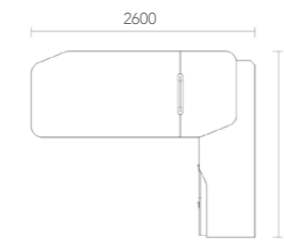

BANGALORE SHOWROOM
14, Langford Garden Richmond
Circle
Bangalore - 560025
Tel: +91 80 22222459, 42129128

BOSS'S CABIN
Premium Office Furniture

55MLM001

2600x2100x760

55MLM002

2600x2100x760

76AHF185

650x690x1150

14BLM006 2..8

2880x400x2000

55MLM005
2600x2100x750

55MLM006
2600x2100x750

76AHF185
650x690x1150

14BLM005 2.4
2480x400x2000

55CLM003
2400x1200x750

55CLM007
2400x1200x750