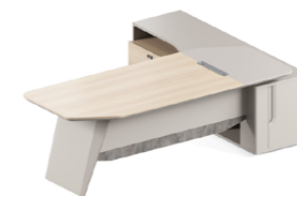

BANGALORE SHOWROOM
14, Langford Garden Richmond
Circle
Bangalore - 560025
Tel: +91 80 22222459, 42129128

BOSS'S CABIN
Premium Office Furniture

55MLM001

2600x2100x760

55MLM002

2600x2100x760

76AHF185

650x690x1150