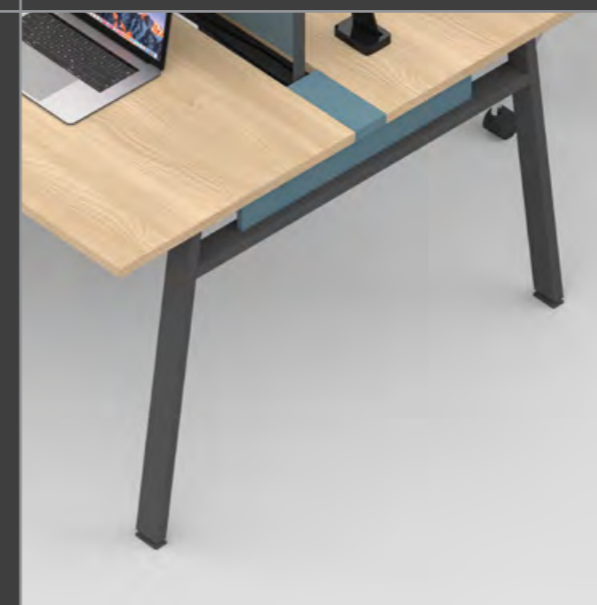

MATERIAL:

Melamine board / Metal legs of the table / Cloth screen

COLOUR MATCHING:

Akazie Wood / Drak Cyan / Charcoal Grey / Ivory White

Boundaries, to break

BOSS'S CABIN

Premium Office Furniture

Staff Work Area
Inspiring Series