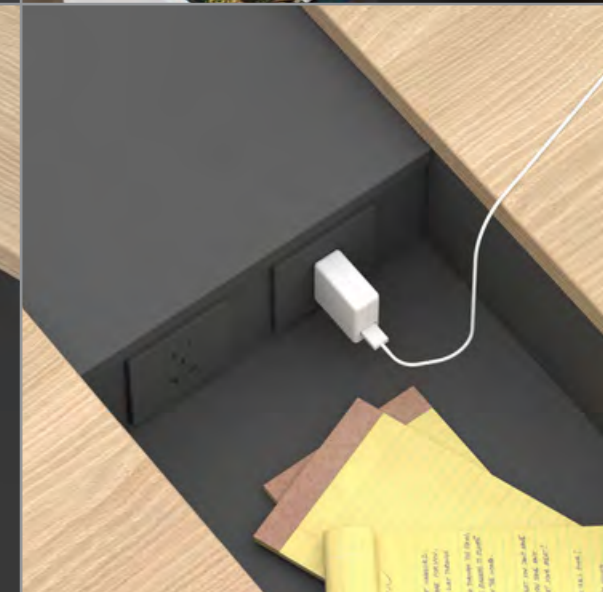

MATERIAL:

Melamine board / Cloth screen

COLOUR MATCHING:

Akazie Wood / Drak Cyan / Charcoal Grey / Ivory White

Designs for a variety of uses

Staff Work Area Inspiring Series

Smart and variable combinations, while enriching boring collaborative communication scenarios