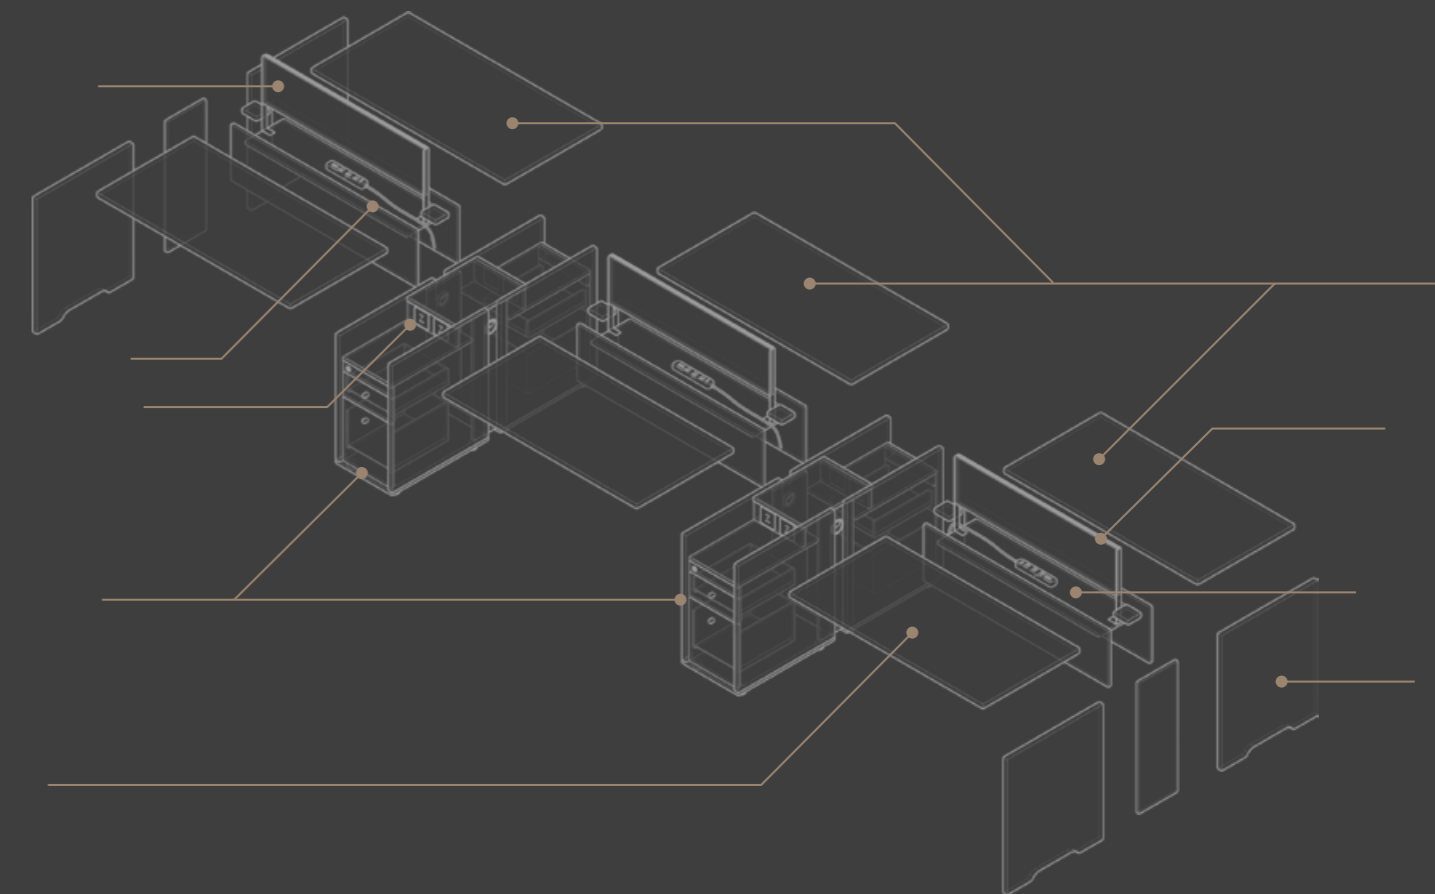

Flexible, high-quality desk system