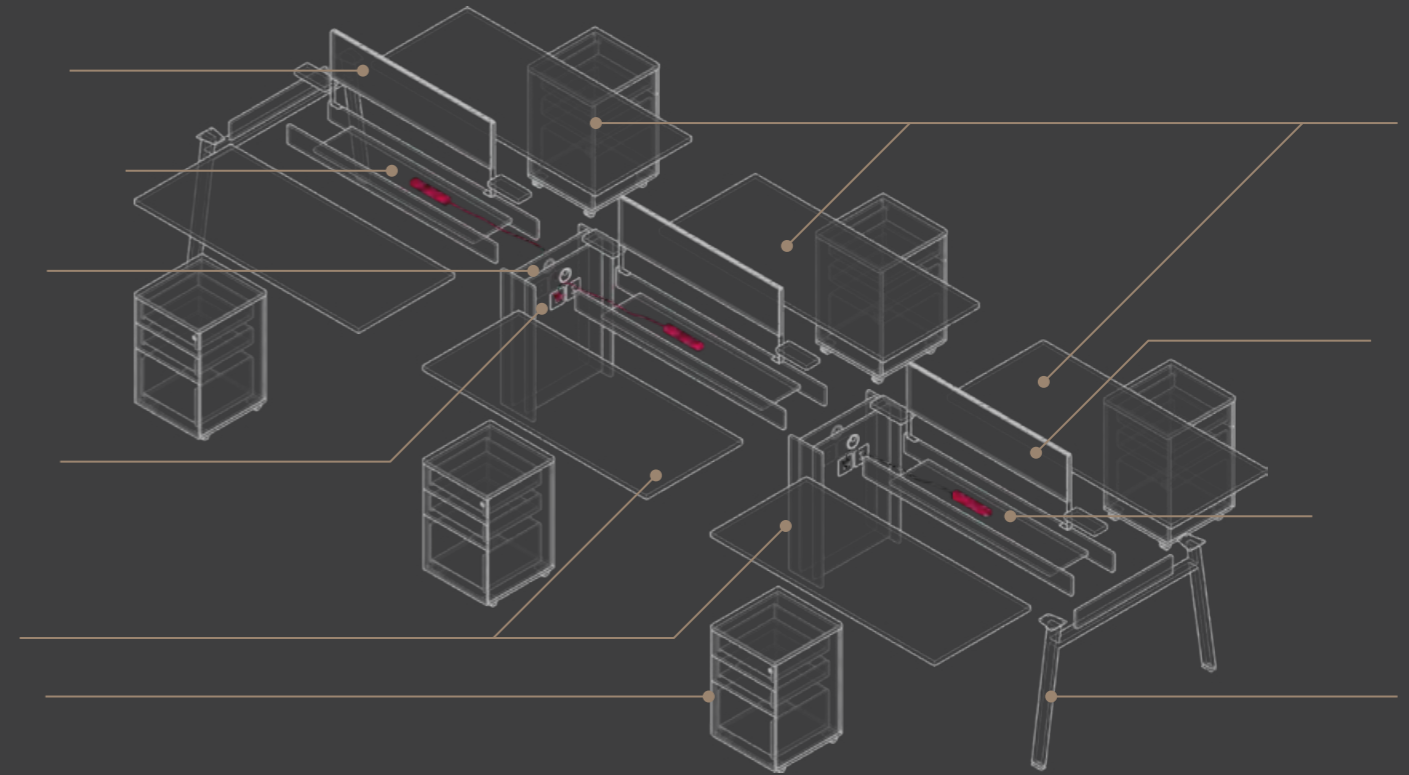

MATERIAL:

Melamine board / Metal legs of the table / Cloth screen

COLOUR MATCHING:

Akazie Wood / Drak Cyan / Charcoal Grey / Ivory White

Strong Enough to Rewrite Everything

Product re-evolution, full-scale upgrade of functionality