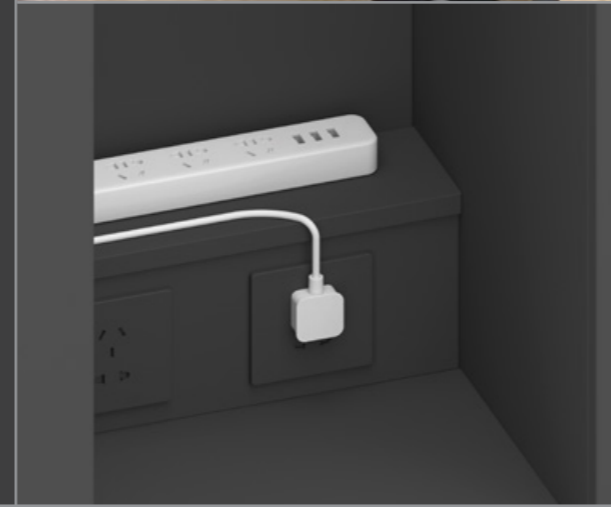

33FZJ009
1200x1280x750

33FZJ010
1400x1280x750