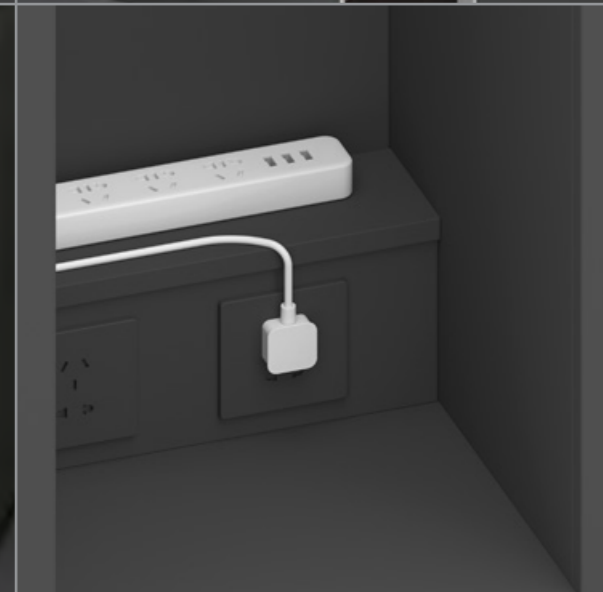

BOSS'S CABIN
Premium Office Furniture

MATERIAL:

Melamine board / Metal legs of the table / Regular Wood Screen

COLOUR MATCHING:

Ivory White / Dark Cyan / Charcoal Grey

Strong Enough to Rewrite Everything

Staff Work Area Inspiring Series