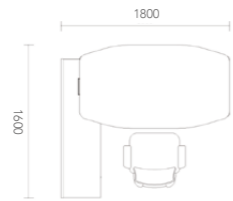

BANGALORE SHOWROOM  
14, Langford Garden Richmond  
Circle  
Bangalore - 560025  
Tel: +91 80 22222459, 42129128

**BOSS'S CABIN**  
Premium Office Furniture

**14MHM023** **14MHM024**  
2600x2000x760 2600x2000x760

**76BZD157**

**14MHM007**  
3000x2050x760  
**14MHM008**  
3000x2050x760

**14BHM006 2.8**  
2880x400x2000

**76AZD157**

**33NKB057** **33NKB058**  
1600x1600x750 1600x1600x750

**33NKB059** **33NKB060**  
1600x1600x750 1600x1600x750

**14CHM005**  
2400x1200x760

**14CHM001**  
4000x1380x760

**14CHM002**  
3600x1380x760

**14CHM003**  
3200x1300x760

**76CHI084**  
625x620x1030

**14MHM007** **14MHM008**

3000x2050x760 3000x2050x760

**14MHM009** **14MHM010**

2800x2050x760 2800x2050x760

**14MHM011** **14MHM012**

2600x2040x760 2600x2040x760

**14MHM013** **14MHM014**

2400x2040x760 2400x2040x760

**14MHM001** **14MHM002**

2400x1000x760 2400x1000x760

**14MHM003** **14MHM004**