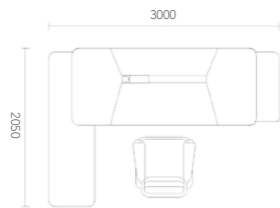

BANGALORE SHOWROOM  
14, Langford Garden Richmond  
Circle  
Bangalore - 560025  
Tel: +91 80 22222459, 42129128

**BOSS'S CABIN**  
Premium Office Furniture

**14MHM023** **14MHM024**  
2600x2000x760 2600x2000x760

**76BZD157**

**14MHM007**  
3000x2050x760  
**14MHM008**  
3000x2050x760

**14BHM006 2.8**  
2880x400x2000

**76AZD157**

**33NKB057** **33NKB058**  
1600x1600x750 1600x1600x750

**33NKB059** **33NKB060**  
1600x1600x750 1600x1600x750