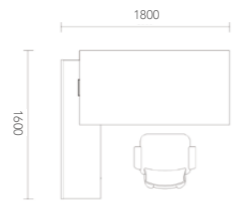

BANGALORE SHOWROOM  
14, Langford Garden Richmond  
Circle  
Bangalore - 560025  
Tel: +91 80 22222459, 42129128

**BOSS'S CABIN**  
Premium Office Furniture

**14MHM023** **14MHM024**  
2600x2000x760 2600x2000x760

**76BZD157**

**14MHM007**  
3000x2050x760  
**14MHM008**  
3000x2050x760

**14BHM006 2.8**  
2880x400x2000

**76AZD157**

**33NKB057** **33NKB058**  
1600x1600x750 1600x1600x750

**33NKB059** **33NKB060**  
1600x1600x750 1600x1600x750

**14CHM005**  
2400x1200x760

**14CHM001**  
4000x1380x760

**14CHM002**  
3600x1380x760

**14CHM003**  
3200x1300x760

**76CHI084**  
625x620x1030

**14MHM007** **14MHM008**

3000x2050x760 3000x2050x760

**14MHM009** **14MHM010**

2800x2050x760 2800x2050x760

**14MHM011** **14MHM012**

2600x2040x760 2600x2040x760

**14MHM013** **14MHM014**

2400x2040x760 2400x2040x760

**14MHM001** **14MHM002**

2400x1000x760 2400x1000x760

**14MHM003** **14MHM004**