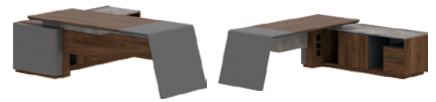

BANGALORE SHOWROOM  
14, Langford Garden Richmond  
Circle  
Bangalore - 560025  
Tel: +91 80 22222459, 42129128

**BOSS'S CABIN**  
Premium Office Furniture

**14MHM023** **14MHM024**  
2600x2000x760 2600x2000x760