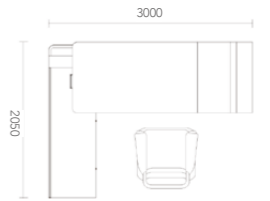

BANGALORE SHOWROOM  
14, Langford Garden Richmond  
Circle  
Bangalore - 560025  
Tel: +91 80 22222459, 42129128

**BOSS'S CABIN**  
Premium Office Furniture

**14MHM023** **14MHM024**  
2600x2000x760 2600x2000x760

**76BZD157**

**14MHM007**  
3000x2050x760  
**14MHM008**  
3000x2050x760

**14BHM006 2.8**  
2880x400x2000

**76AZD157**

**33NKB057** **33NKB058**  
1600x1600x750 1600x1600x750

**33NKB059** **33NKB060**  
1600x1600x750 1600x1600x750

**14CHM005**  
2400x1200x760

**14CHM001**  
4000x1380x760

**14CHM002**  
3600x1380x760

**14CHM003**  
3200x1300x760

**76CHI084**  
625x620x1030

**14MHM007** **14MHM008**

3000x2050x760 3000x2050x760

**14MHM009** **14MHM010**