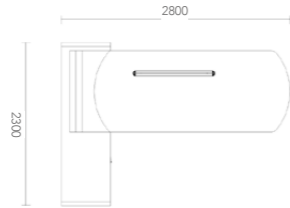

BANGALORE SHOWROOM:
14, Langford Garden
Richmond Circle
Bangalore - 560025
Phone - 91 80 22222459

MOBI-Power system

51MJS001 2800x2300x750
51MJS002 2800x2300x750
51MJS003 2600x2300x750
51MJS004 2600x2300x750