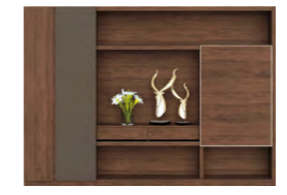

59BKB703
2600x400x1950