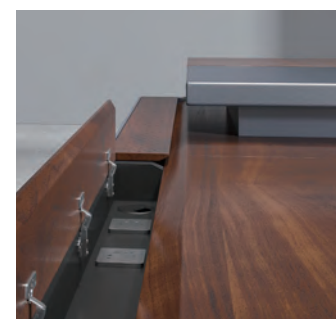

4. Multiple power sockets and USB interfaces are built inside to charge different devices.