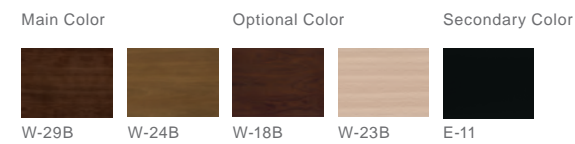

Product Material (Desk + File cabinet + Conference table + Negotiation table)

Desk+File cabinet+Conference table+Negotiation table