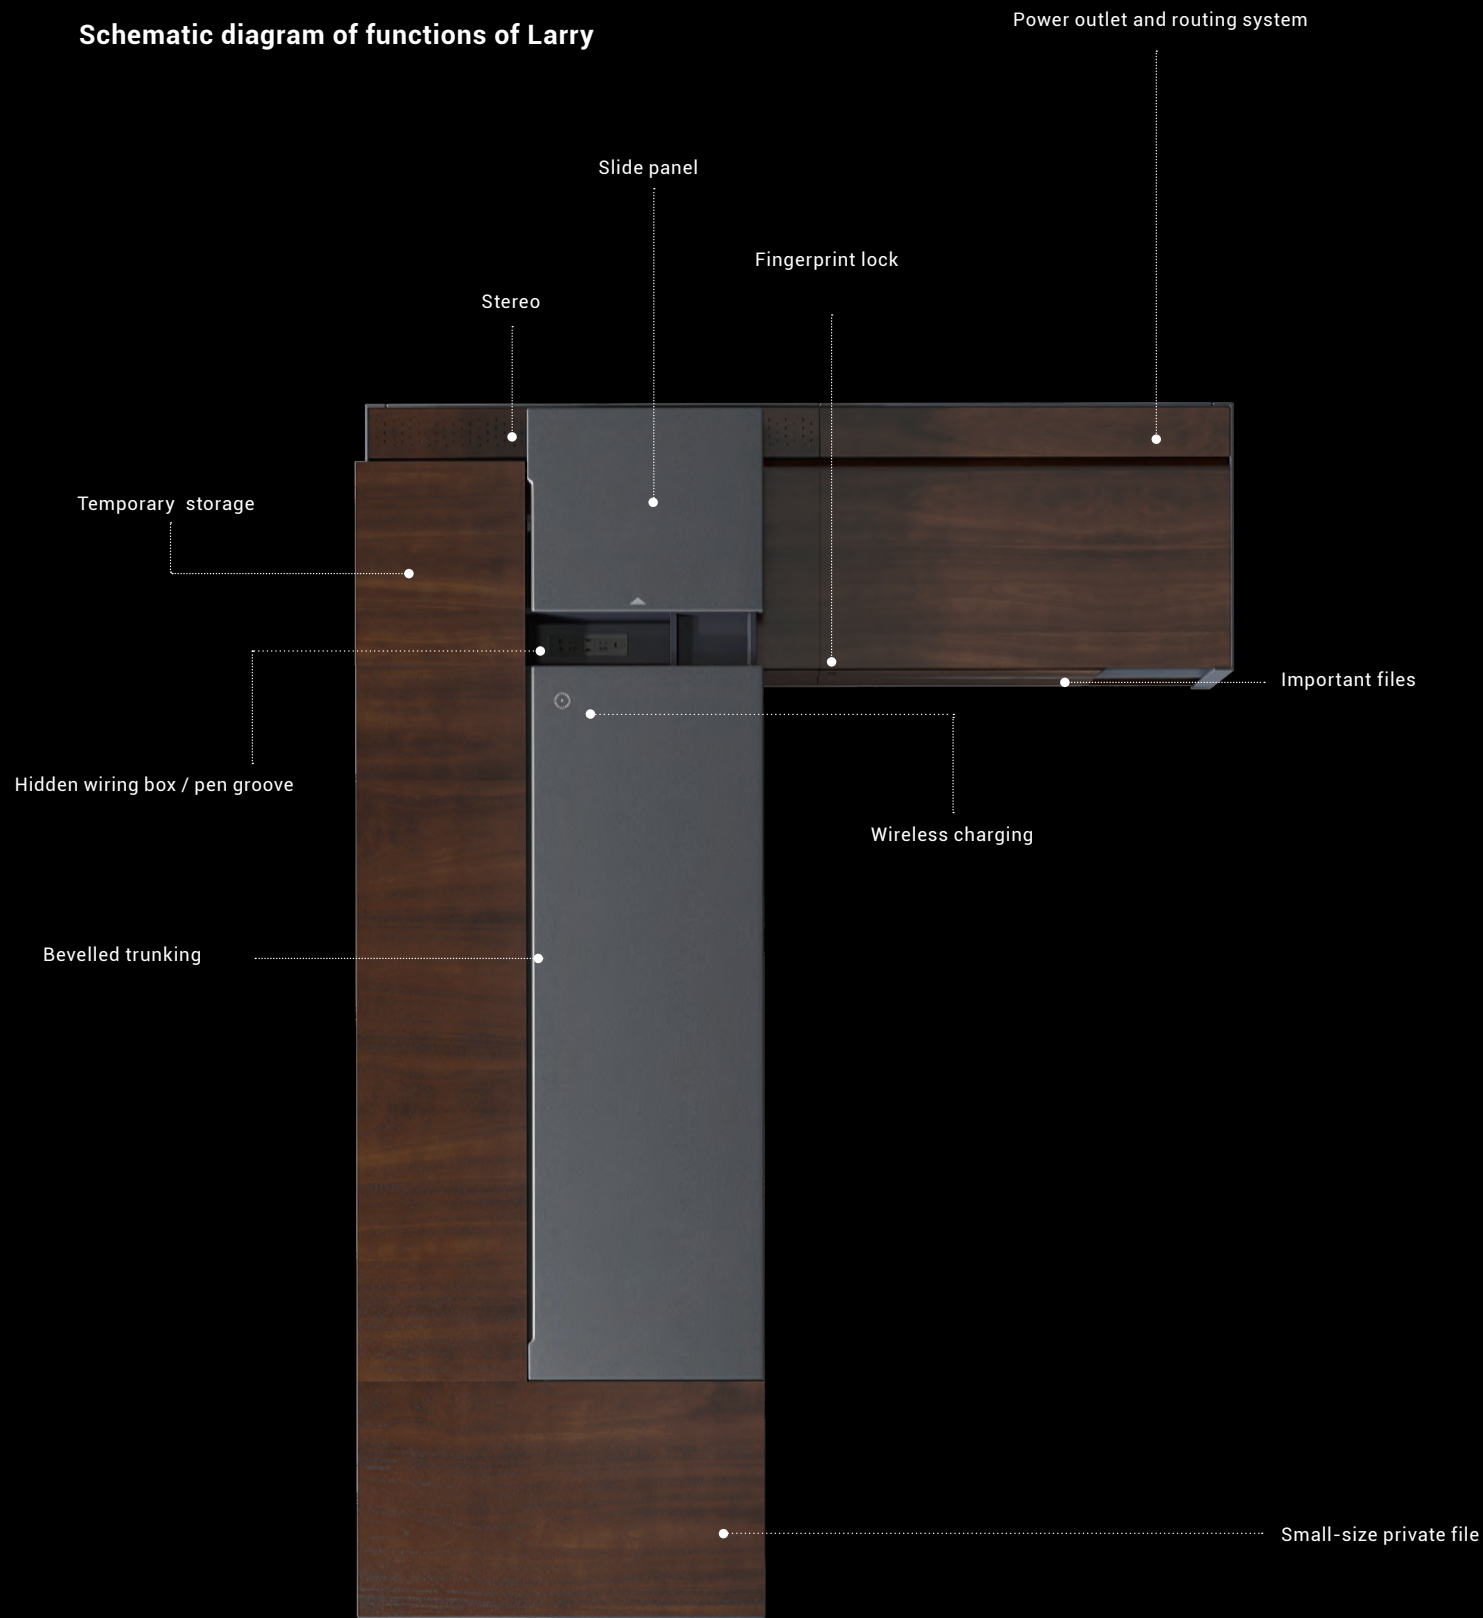

Schematic diagram of functions of Larry

In an era where everything is about maximizing profits, we have consistently revered and inherited the spirit of ingenuity. Larry adopts hardware from international brands: Austria Blum and German Hettich combined with atmosphere lamp, artistic mountain grain on back cabinet, glass, leather, and wood is perfect confluence, for every detail is essential for implementing perfection.