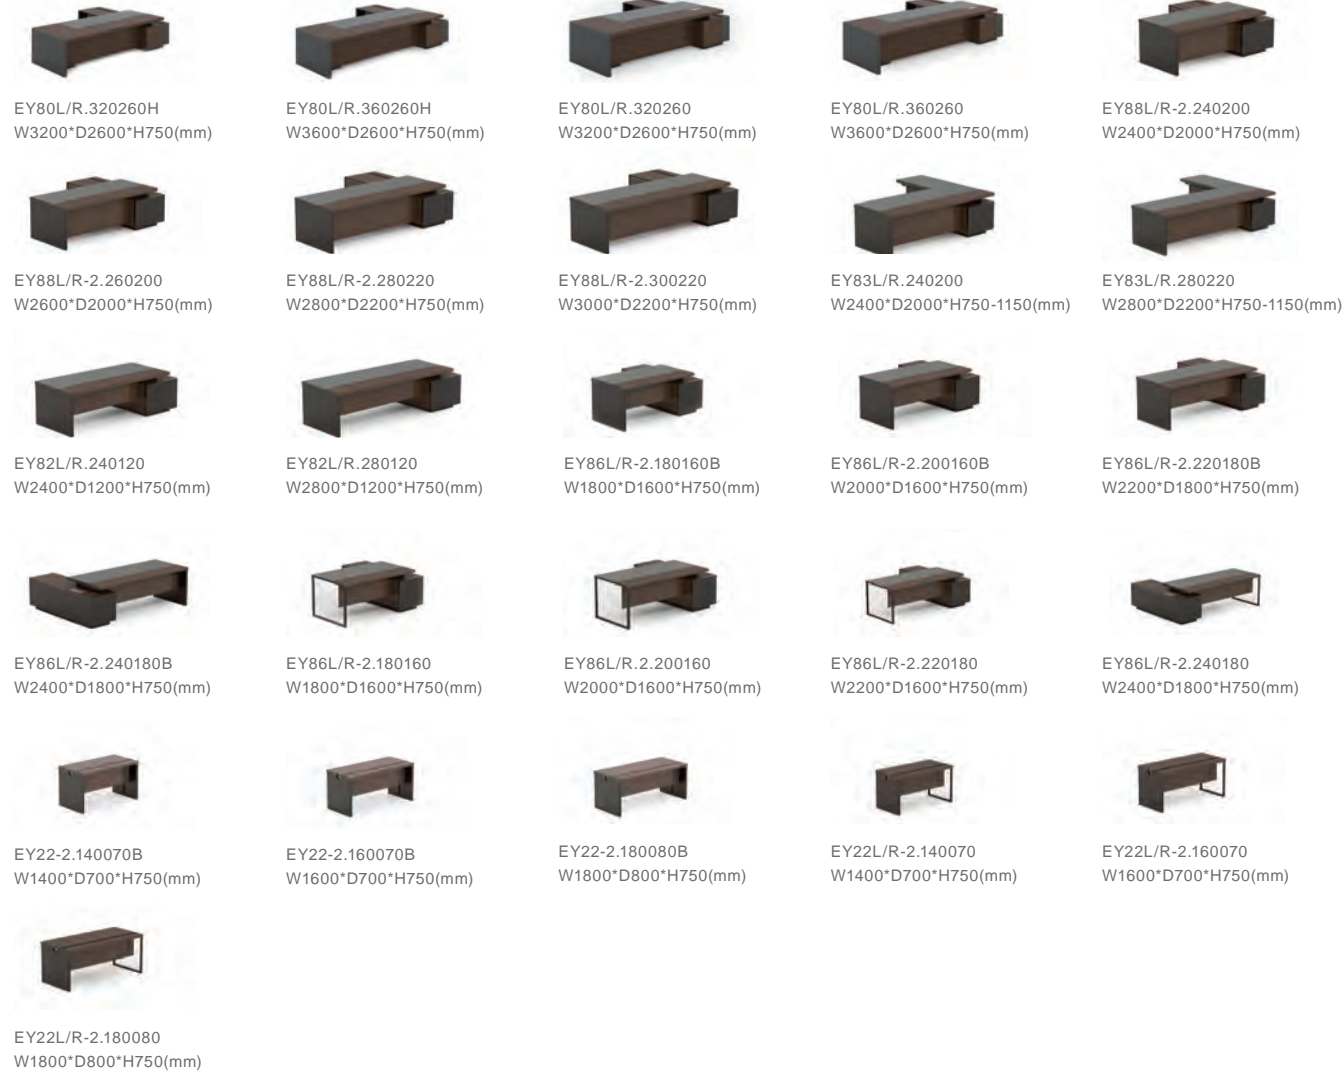

Specification

Desk