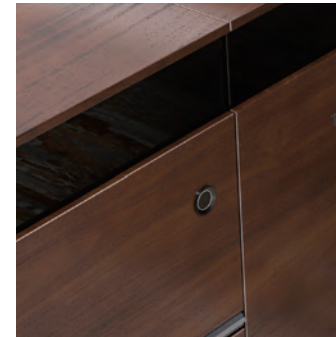

1. The side cabinet drawer is equipped with smart fingerprint lock for higher file security.

2. Under the sliding leather plate there are power socket, pen case, and wiring hole.

3. The large-capacity storage drawer is designed with a built-in double-layer leather pencil box.