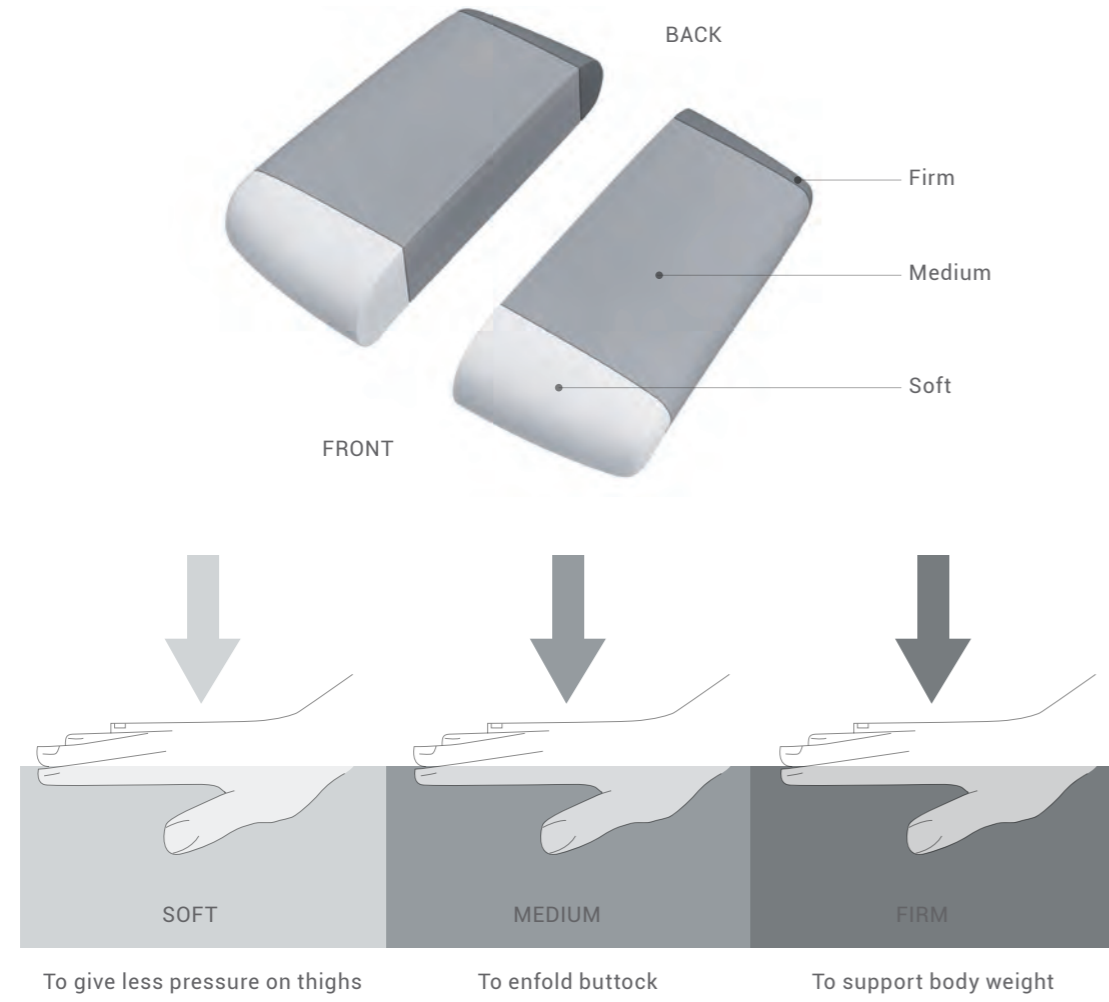

Adjustable headrest offers solid support for your head and cervical vertebrae, thus helps you to relax yourselves.

PRECISE CUTTING

EXQUISITE CONTOUR

EXTREME COMFORT

One-piece backrest

Innate elegance

Born to be different

High-profile

Seductive at first sight

Business style

Well begun is half done

Spray-free High gloss

Mid back
Flexible
Comfortable

High back
Stylish
Dignified

Available in both high and mid backs, Coupe allows you to personalize your comfort based on your habits.

A mix of soft and hard

Three-stage foam gives you appropriate support all the way from hip to poples.

Diamond-cutting art exemplifies business fashion and illuminates shining lives.

Coupe Chair

With craftsmanship at heart.