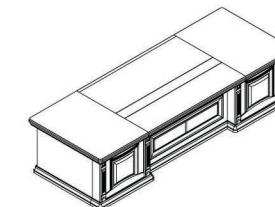

Executive Table

EO88
2800(W)*1100(D)*760(H)
3200(W)*1200(D)*760(H)
3600(W)*1200(D)*760(H)