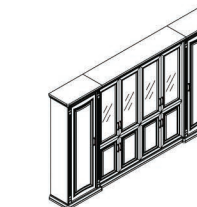

Executive Table

Cabinet

Meeting Table

Tea Table

Material

HEAD OFFICE:
East (India) Furniture Pvt. Ltd,
No.6, 2nd Main Road,
R.A.Puram,
Chennai - 600 028, India.
Tel: +91 44 42030741, 24617933

CHENNAI SHOWROOM:
436, Anna Salai, Nandanam,
Chennai - 600 035, India.
Tel: +91 44 24335258, 42040568
Fax: +91 44 42030742

BANGALORE SHOWROOM:
14, Langford Garden, Richmond Circle,
Bangalore - 560 025.
Tel: +91 80 2222456, 22102555
Fax: +91 80 42129128

www.bossescabin.com

14RB0210C-1A