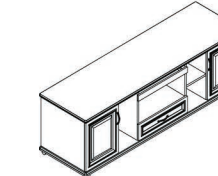

Cabinet

EO22
2000(W)*600(D)*650(H)
1800(W)*550(D)*650(H)