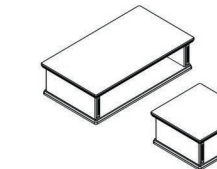

Executive Table

Cabinet

Meeting Table

Tea Table

Material

HEAD OFFICE:
East (India) Furniture Pvt. Ltd,
No.6, 2nd Main Road,
R.A.Puram,
Chennai - 600 028, India.
Tel: +91 44 42030741, 24617933

CHENNAI SHOWROOM:
436, Anna Salai, Nandanam,
Chennai - 600 035, India.
Tel: +91 44 24335258, 42040568
Fax: +91 44 42030742

BANGALORE SHOWROOM:
14, Langford Garden, Richmond Circle,
Bangalore - 560 025.
Tel: +91 80 2222456, 22102555
Fax: +91 80 42129128

www.bossescabin.com

14RB0210C-1A