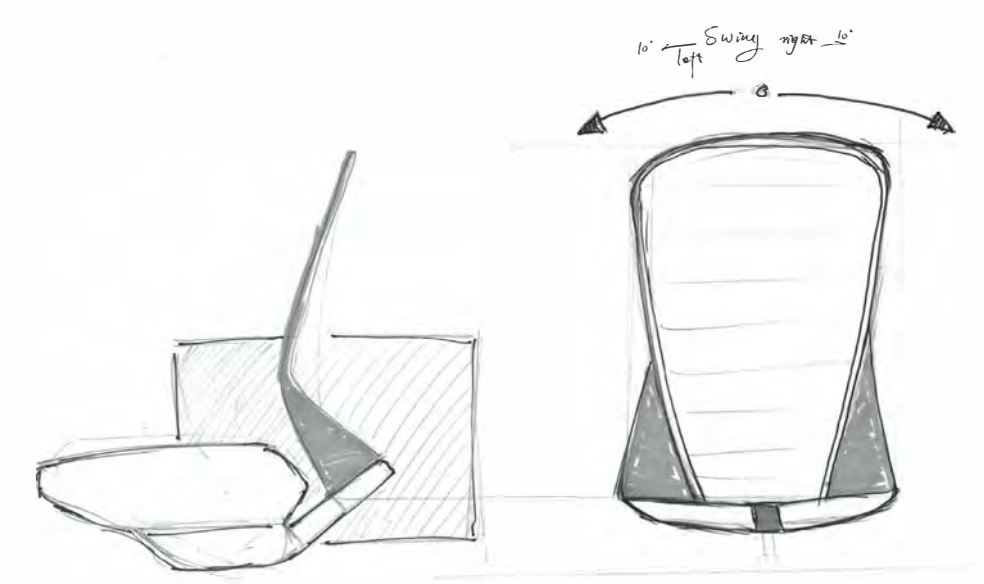

BANGALORE SHOWROOM:
14, Langford Garden, Richmond Circle,
Bangalore - 560 025.
Tel: +91 80 22222456, 22102555
Fax: +91 80 42129128

Boss's Cabin
SWANKY OFFICE FURNITURE

Aveza, crafted by the cutting-edge German design studio FORM AND BRAND, is inspired by the wings of a flying bird. It is a chair that swings with you flexibly while keeps its own balance, helping you break out of sedentary work style and adding more dynamic for the office elites at work.

AVEZA

Boss's Cabin
SWANKY OFFICE FURNITURE

Move Freely, Work Happily

V-shaped backrest does everything for your back comfort

A suitable office chair is your warm company in the nine-to-five working life, whose wide arms are indispensable along your career path. The V-shaped back support perfectly fits your back like a stretched wing and eases your lumbar and back like tender hands. The ergonomic design of the backrest allows easy adjustment according to your sitting position. This slight change for your back brings totally new level of comfort.

Dynamic Space Empowers Your Health!

Headrest Height Adjustment 25mm

座Height Adjustment 88mm

**A Fully Adjustable Chair
Built For Your Comfort**

With its ergonomic design, Aveza can be adjusted in accordance with the way you sit. No matter what your height and posture is, the chair can provide a most comfortable experience, meeting diverse work needs.

Armrest Height Adjustment 45mm

Backrest Tilt Adjustment Angle 20 Degrees

扶
Armrest Rotatable to Left and Right ± 15 Degrees

Flexible Support Relaxes Your Spine

The human spine is reversely S-shaped, and it might get deformed if the chair back doesn't fit. Aveza adopts knit/mesh fabric, which consists of double-sided mesh and 0.18mm polyester yarn. Its 300g thick mesh brings you incomparable breathability and support, and the 3cm high elasticity perfectly and firmly holds your spine, distributing stress evenly.