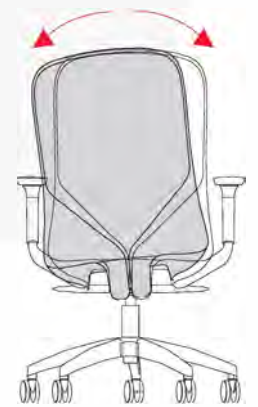

AVEZA

Boss's Cabin
SWANKY OFFICE FURNITURE

Move Freely, Work Happily

V-shaped backrest does everything for your back comfort

A suitable office chair is your warm company in the nine-to-five working life, whose wide arms are indispensable along your career path. The V-shaped back support perfectly fits your back like a stretched wing and eases your lumbar and back like tender hands. The ergonomic design of the backrest allows easy adjustment according to your sitting position. This slight change for your back brings totally new level of comfort.

Aveza, Born For Sport

Have you ever wondered how many moves a person would take in the office in a day? Drinking water, browsing websites, writing plans, passing documents, communicating with colleagues...How could one possibly go without a versatile chair? Aveza's unique dynamic mechanism design empowers your 360 joints and 700+ pieces of muscles to move effectively with the backrest sway, greatly increasing your work efficiency.

Dynamic Space Empowers Your Health!

Headrest Height Adjustment 25mm

座Height Adjustment 88mm

**A Fully Adjustable Chair
Built For Your Comfort**

With its ergonomic design, Aveza can be adjusted in accordance with the way you sit. No matter what your height and posture is, the chair can provide a most comfortable experience, meeting diverse work needs.

Armrest Height Adjustment 45mm

Backrest Tilt Adjustment Angle 20 Degrees

扶
Armrest Rotatable to Left and Right ± 15 Degrees

Flexible Support Relaxes Your Spine

The human spine is reversely S-shaped, and it might get deformed if the chair back doesn't fit. Aveza adopts knit/mesh fabric, which consists of double-sided mesh and 0.18mm polyester yarn. Its 300g thick mesh brings you incomparable breathability and support, and the 3cm high elasticity perfectly and firmly holds your spine, distributing stress evenly.