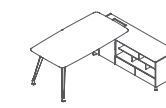

EN87R
W2080×D1720×H750
W1880×D1720×H750