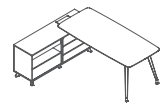

I-Varna

Manager desk

DV88L
W2200×D1650×H750
W2000×D1650×H750