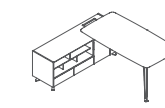

Material

S-56

S-59

Product specification changes are subject to the real product. No further notice prior to changes.

Varna

Executive manager

EN88L
W2480×D2000×H750
W2280×D2000×H750

EN88R
W2480×D2000×H750
W2280×D2000×H750