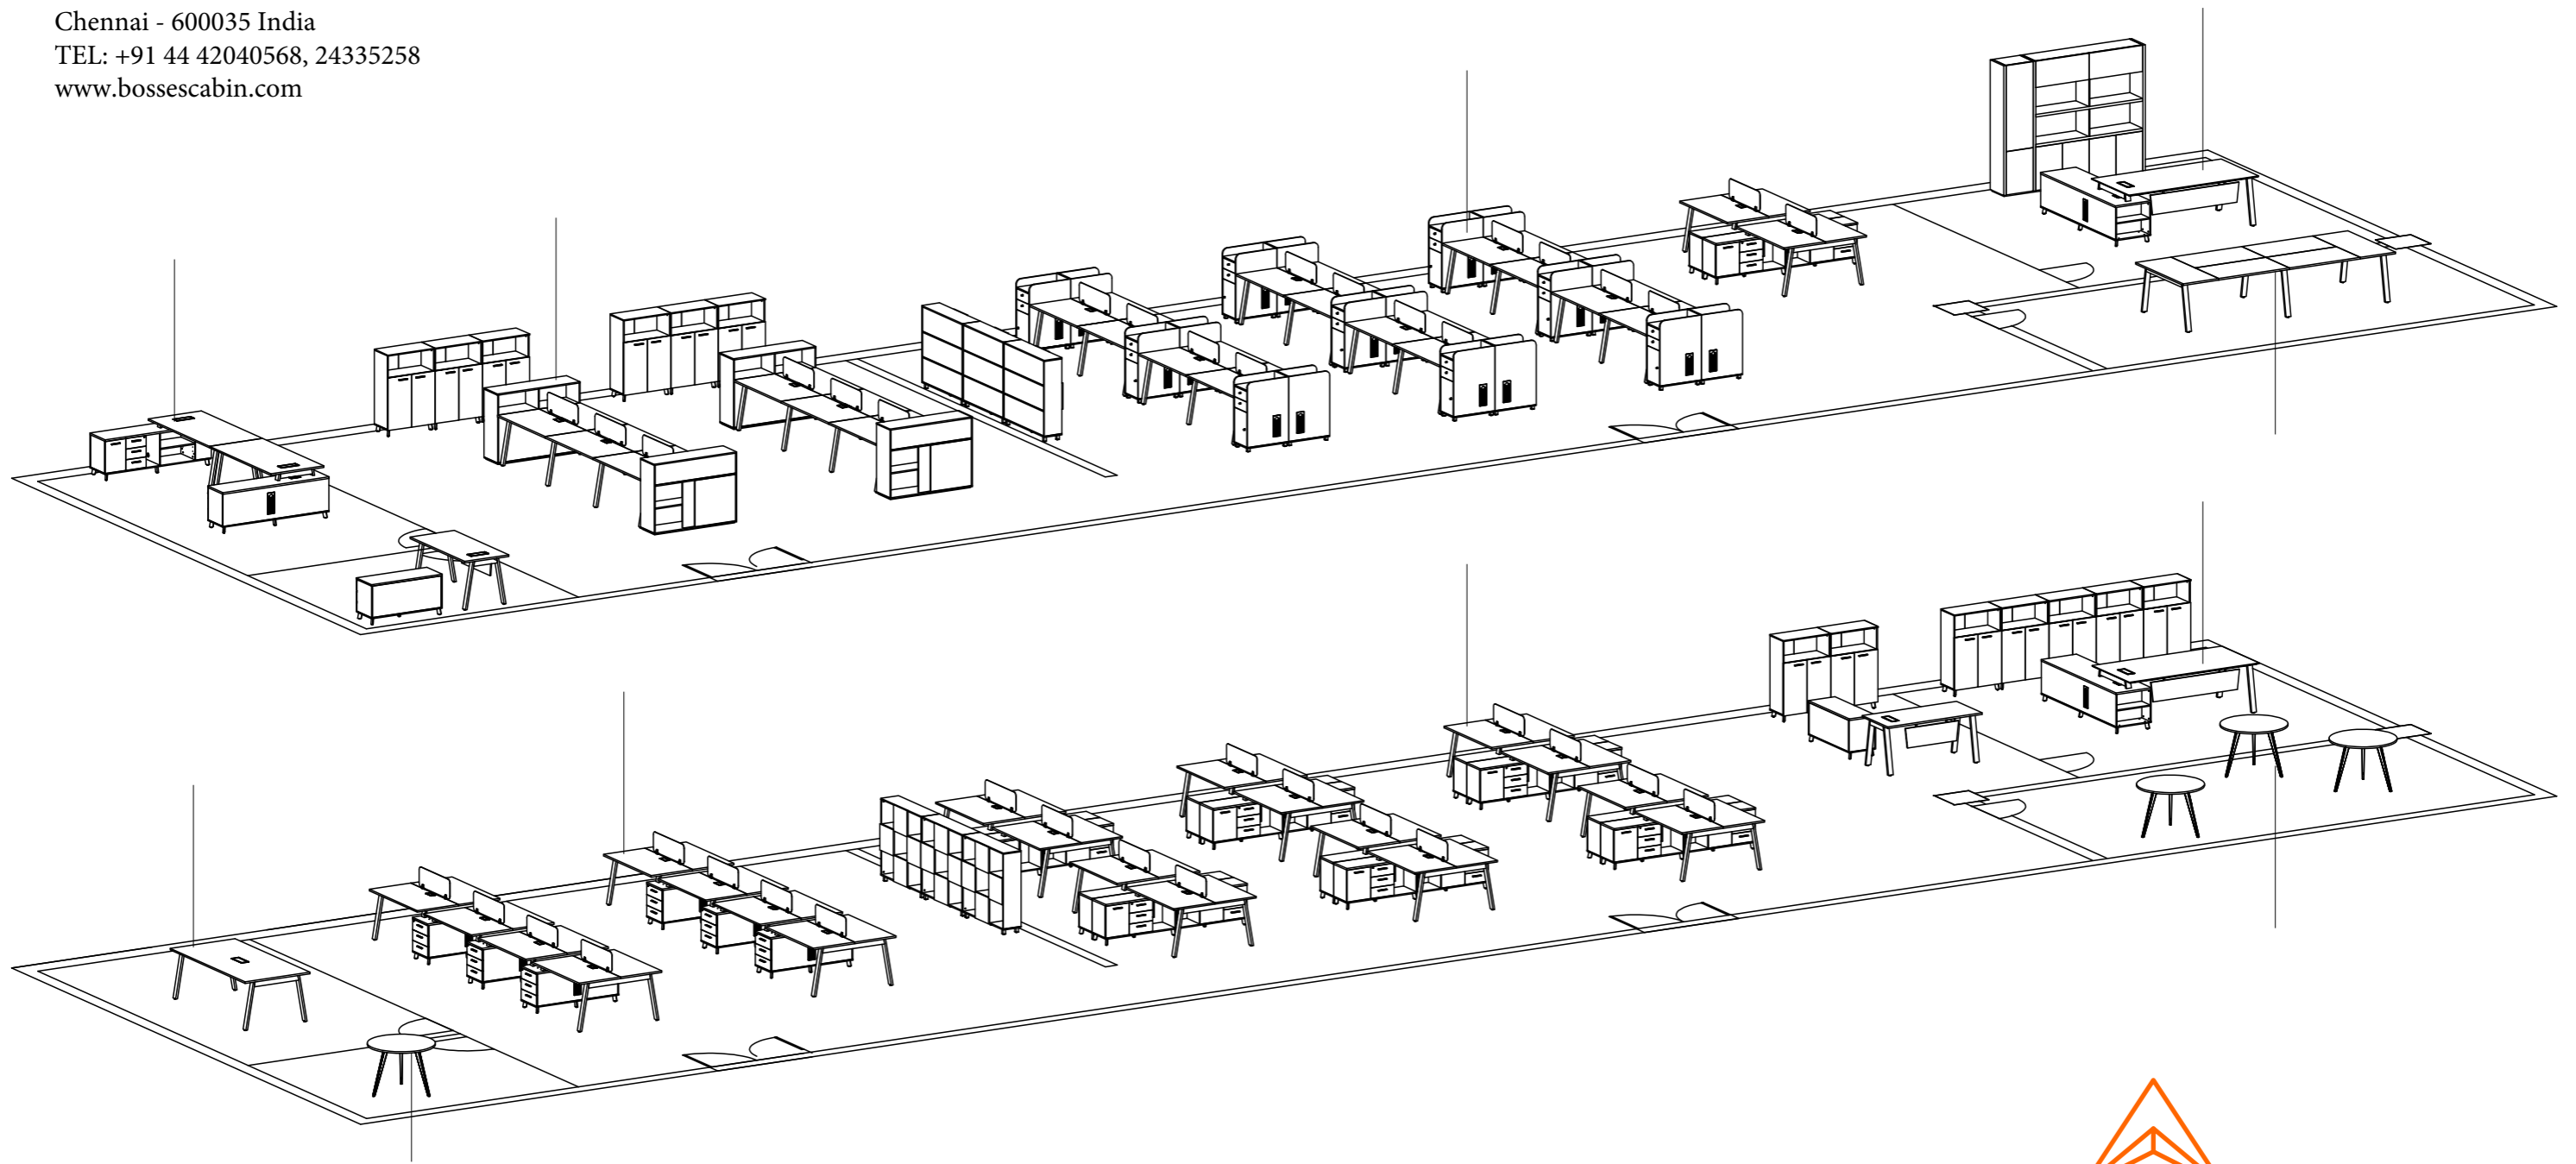

*Boss's Cabin*  
SWANKY OFFICE FURNITURE

OD-6826  
- 2400x2200x760mmH  
2200x1100mm  
2200x600mm

0D-6821  
1740x1600x760mmH  
1600x750mm  
1600x400mm

OD-6810  
4200x1400x760mmH

OD-6806  
1400-1710x1400x760mmH  
1400x700mm  
1400x450mm

OD-6825  
1740x1200x760mmH  
1600x750mm  
1200x400mm

OD-6821  
1740x1600x760mmH  
1600x750mm  
1600x400mm

OD-6824  
1600x750x760mmH

OD-6806B  
3280x1400x760mmH  
1400x700mm  
1400x450mm

OD-6806C  
4850x1400x760mmH  
1400x700mm  
1400x450mm

OD-6826  
2400x2200x760mmH  
2200x1100mm  
2200x600mm

OD-6827  
1600x1550x760mmH  
1600x750mm  
800x450mm

OD-6815  
1530x2400x760mmH  
1400x700mm  
1200x400mm

OD-6812  
2230x1930x760mmH

OD-6811  
2400x2400x760mmH

BC-5606  
1200x318x1250mmH

BC-5607  
800x400x1250mmH

BC-5812  
1400x400x1080mmH

OD-6826 X1  
BC-5815 X1

BC-5813  
2400x400x2000mmH

BC-5815  
2400x400x2000mmH

OD-6804 X2  
FC-2603 X2

900x300x5mm