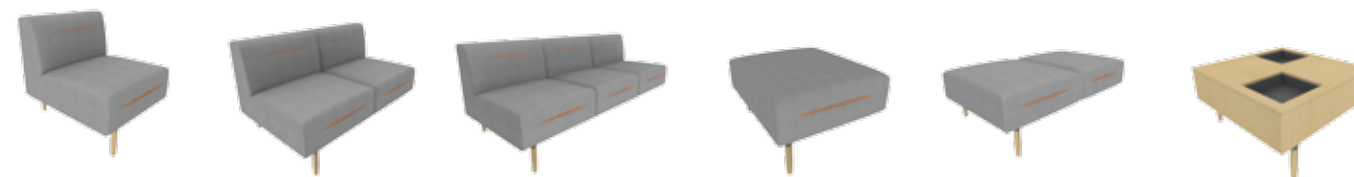

#### Innovative design Beauty of details

Unique thread decoration brings sprit to the whole design.  
Insertable and moveable handrest enables arm support wherever you sit.  
Decorated by wooden feet and tea table, the whole style looks neat.

Cute shape Luminous colors  
The introduction of log shape table creates a sense of depth.

沙发 Sofa

SF37.1.MR.Z 650\*750\*760\*420    SF37.2.MR.Z 1300\*750\*760\*420    SF37.3.MR.Z 1950\*750\*760\*420    SF37.1JD.MR.Z 650\*750\*420    SF37.2JD.MR.Z 1300\*750\*420    SF37.CJ.Z 730\*730\*418