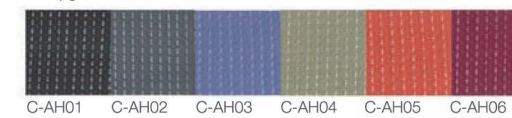

CNL41TG.ZK

- Middle back staff chair
- Swivel tilting mechanism
- Seat height adjustment
- Lumber adjustment
- Reinforced nylon base/caster
- With Seat shell

CNL41TG

- Middle back staff chair
- Swivel tilting mechanism
- Seat height adjustment
- Lumber adjustment
- Reinforced nylon base/caster
- Without seat shell

Lifting function adjustment

Back

AH 网

C-AH01 C-AH02 C-AH03 C-AH04 C-AH05 C-AH06

Chair seat

AC

C-AC06 C-AC07 C-AC04 C-AC02 C-AC12 C-AC11